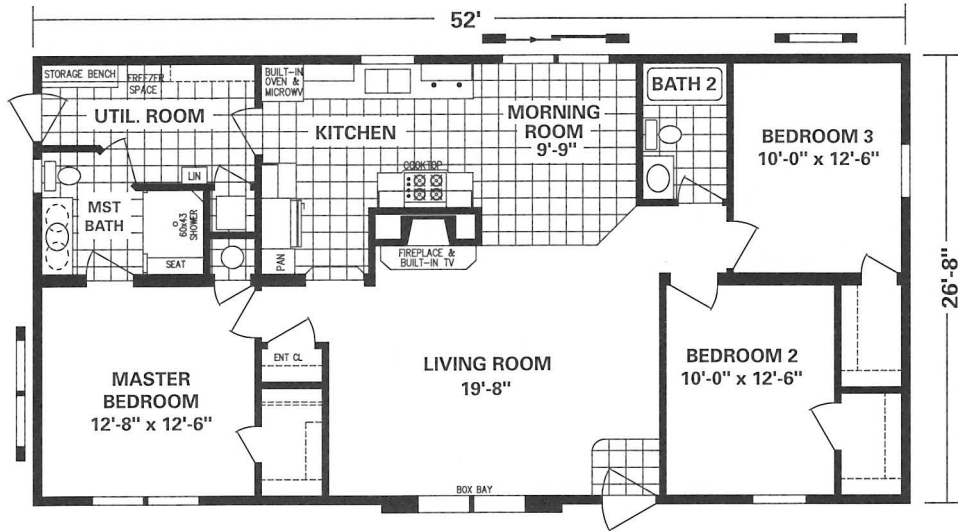

# Hearthside I

MODEL 5228-405 • 1387 SQ. FT.

DELUXE BATH OPTION WITH 60" SHOWER

MOD STAIRWELL OPTION

HUD STAIRWELL OPTION