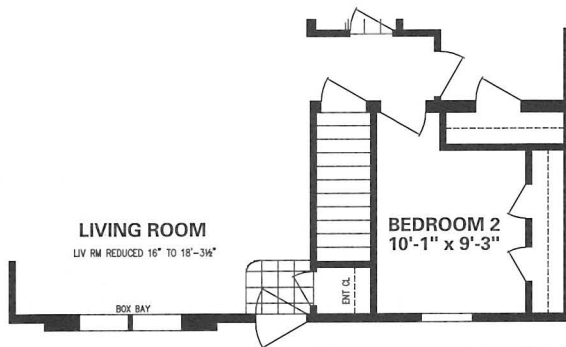

# Hearthside I

MODEL 5228-405 • 1387 SQ. FT.

DELUXE BATH OPTION WITH 60" SHOWER

MOD STAIRWELL OPTION

HUD STAIRWELL OPTION