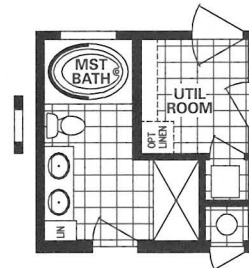

# Hearthside I

MODEL 5228-405 • 1387 SQ. FT.

DELUXE BATH OPTION WITH 60" SHOWER

MOD STAIRWELL OPTION

HUD STAIRWELL OPTION