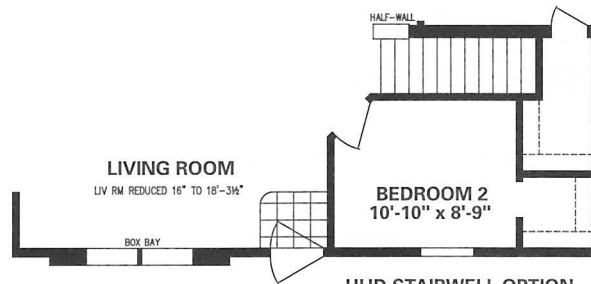

# Hearthside I

MODEL 5228-405 • 1387 SQ. FT.

DELUXE BATH OPTION WITH 60" SHOWER

MOD STAIRWELL OPTION

HUD STAIRWELL OPTION