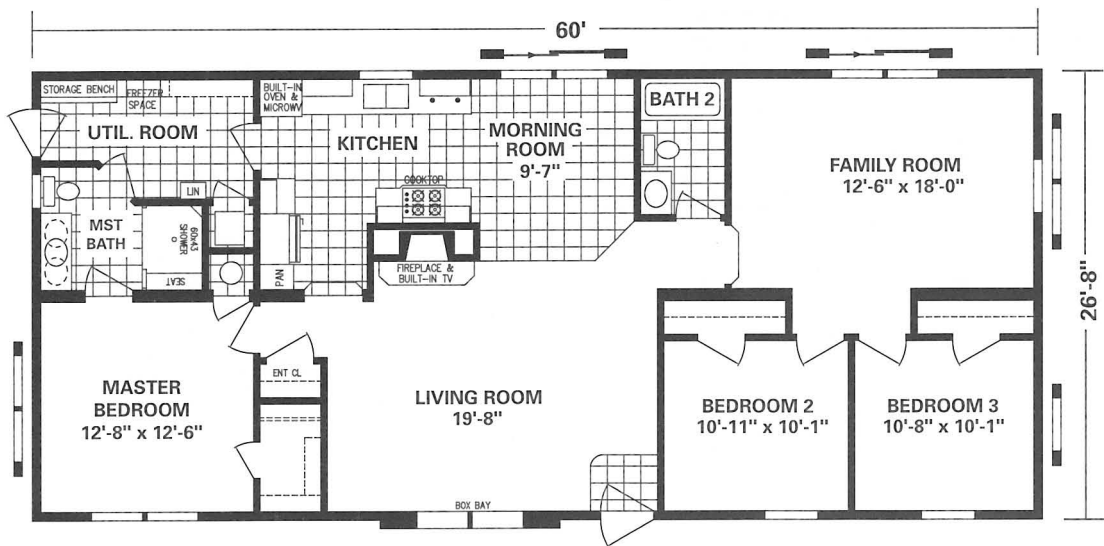

Hearthside II

MODEL 6028-600 • 1600 SQ. FT.

DELUXE BATH OPTION WITH 60" SHOWER

MOD STAIRWELL OPTION

HUD STAIRWELL OPTION