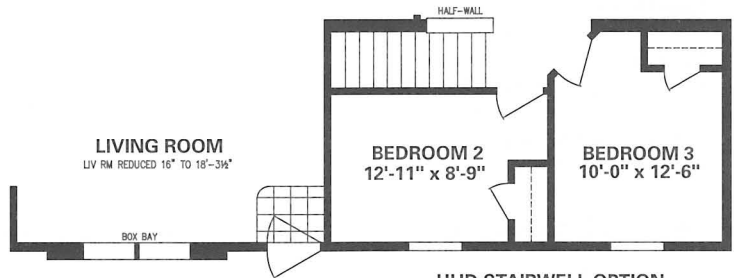

Hearthside II

MODEL 6028-600 • 1600 SQ. FT.

DELUXE BATH OPTION WITH 60" SHOWER

MOD STAIRWELL OPTION

HUD STAIRWELL OPTION