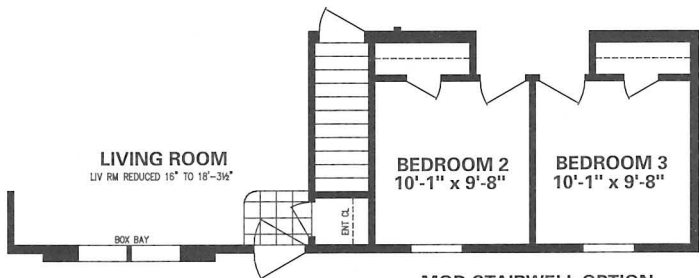

Hearthside II

MODEL 6028-600 • 1600 SQ. FT.

DELUXE BATH OPTION WITH 60" SHOWER

MOD STAIRWELL OPTION

HUD STAIRWELL OPTION