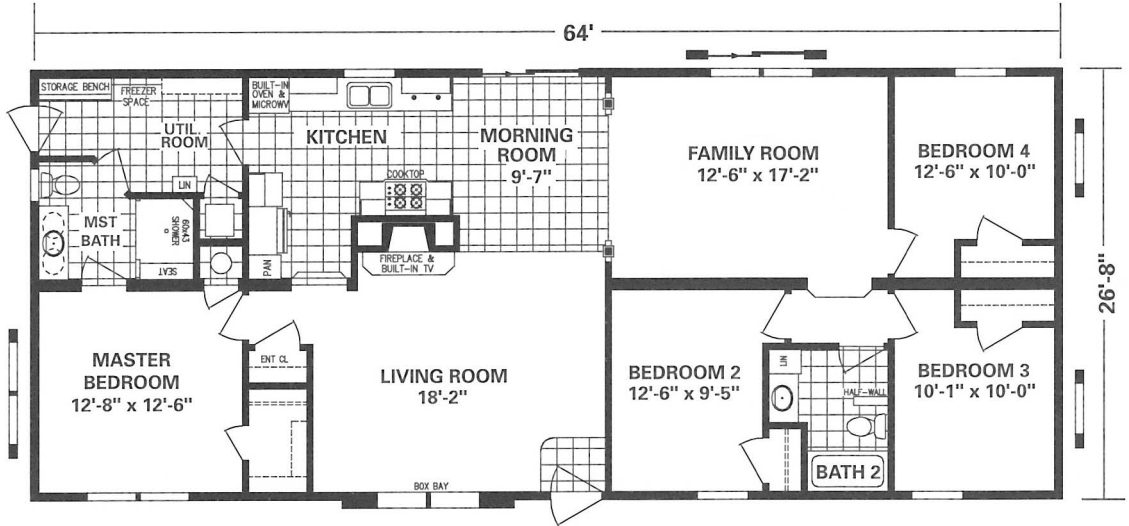

Hearthside III

MODEL 6428-69 • 1706 SQ. FT

DELUXE BATH OPTION
WITH 60" SHOWER

HUD & MOD STAIRWELL OPTION