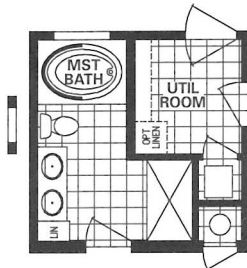

Hearthside III

MODEL 6428-69 • 1706 SQ. FT

DELUXE BATH OPTION
WITH 60" SHOWER

HUD & MOD STAIRWELL OPTION