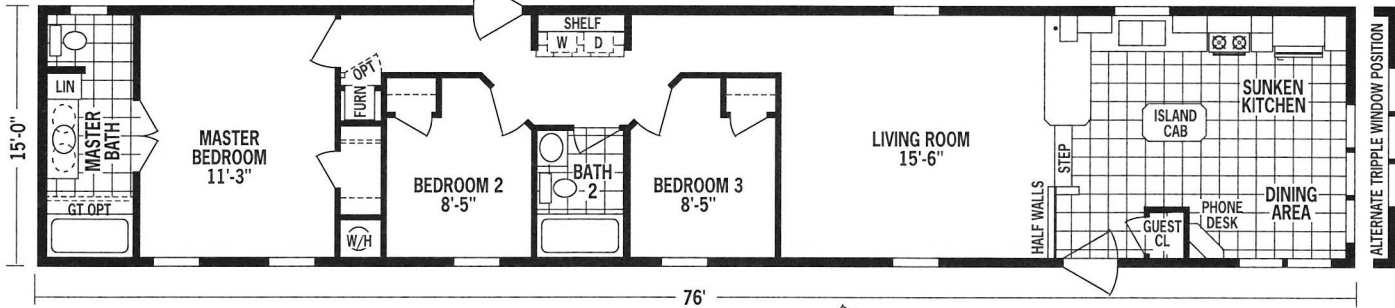

MODEL E8016-18-2

3 BDRM—FK—2 BATH

APPROX 1140 SQ. FT.

CORNER DECK TUB
BATH OPTION WITH
SEPARATE 36" SHOWER