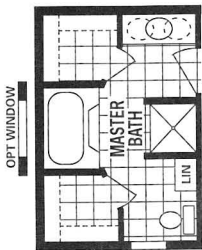

# MODEL N8016-4007-2

3 BDRM—F&R—2 BATH

APPROX 1140 SQ. FT.

**DELUXE BATH  
OPTION WITH  
SEPARATE 36" SHOWER**

DOUBLE FRONT WINDOW OPT