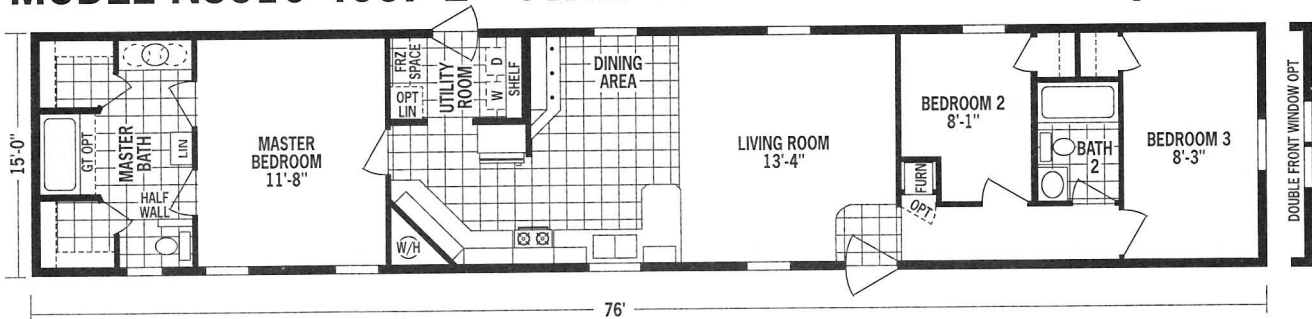

# MODEL N8016-4007-2

3 BDRM—F&R—2 BATH

APPROX 1140 SQ. FT.

**DELUXE BATH  
OPTION WITH  
SEPARATE 36" SHOWER**

DOUBLE FRONT WINDOW OPT