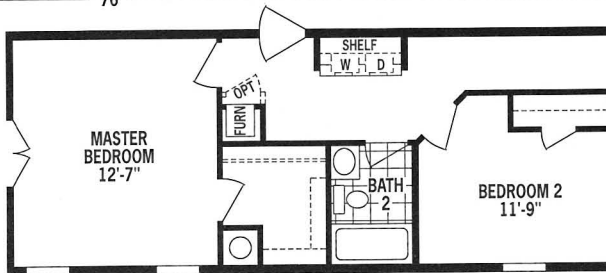

MODEL E8016-705-1

3 BDRM—FLR—2 BATH

APPROX 1140 SQ. FT.

CORNER DECK TUB
BATH OPTION WITH
SEPARATE 36" SHOWER

2 BEDROOM
OPTION