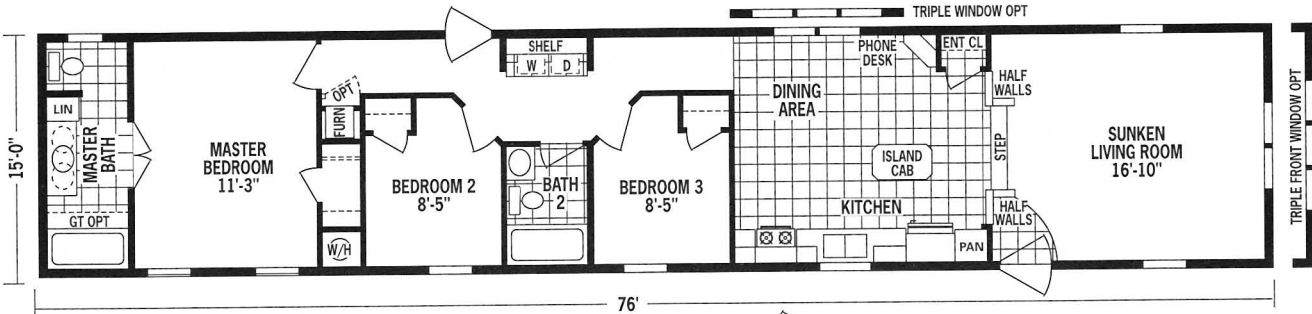

MODEL E8016-705-1

3 BDRM—FLR—2 BATH

APPROX 1140 SQ. FT.

CORNER DECK TUB
BATH OPTION WITH
SEPARATE 36" SHOWER

2 BEDROOM
OPTION