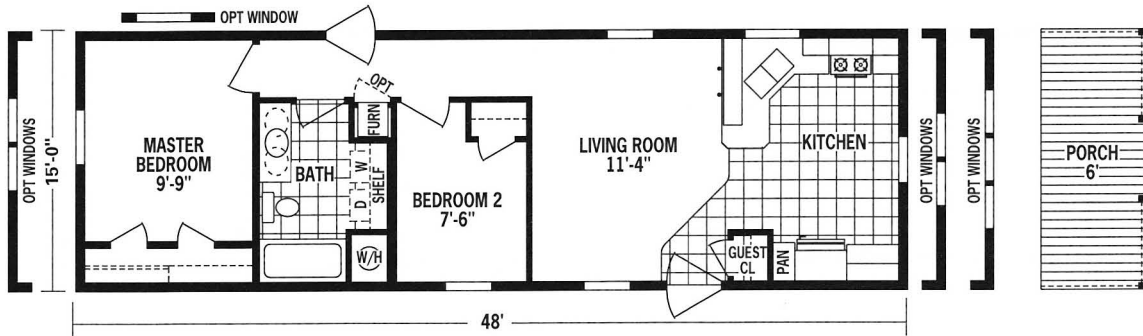

MODEL L5216-1652A

2 BDRM—FK—1 BATH

APPROX 720 SQ. FT.

**PORCH OPTION
(OPT. DOOR REQUIRED
TO ACCESS PORCH)**