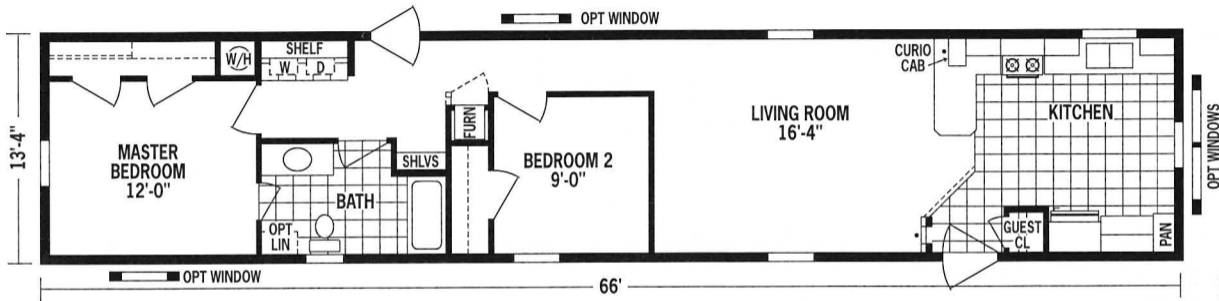

MODEL L7014-1503-B

2 BDRM—FK—1 BATH

APPROX 880 SQ. FT.

GARDEN TUB
BATH OPTION

48" SHOWER
BATH OPTION

PORCH OPTION
(OPT.
DOOR REQUIRED
TO ACCESS
PORCH)