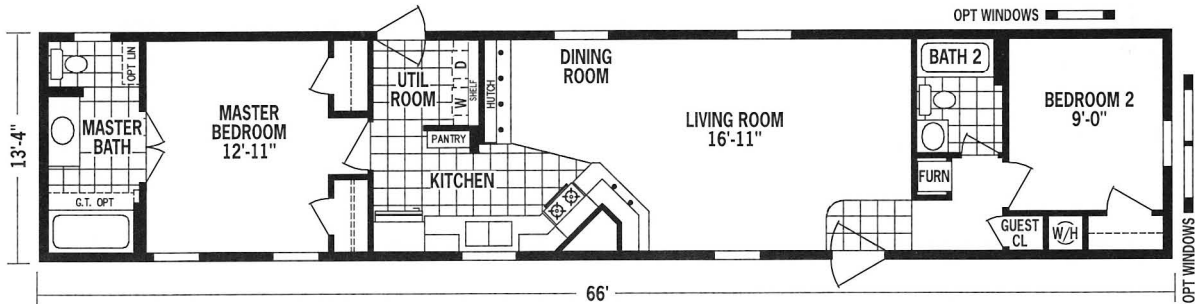

# MODEL L7014-1633-C

2 BDRM—F&R—2 BATH

APPROX 880 SQ. FT.

**CORNER DECK TUB  
BATH OPTION WITH  
SEPARATE  
36" SHOWER**