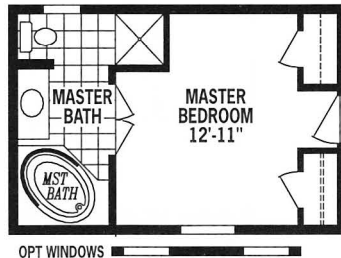

# MODEL L7014-1633-C

2 BDRM—F&R—2 BATH

APPROX 880 SQ. FT.

**CORNER DECK TUB  
BATH OPTION WITH  
SEPARATE  
36" SHOWER**