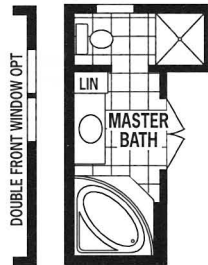

MODEL L7216-1674C

3 BDRM—F&R—2 BATH

APPROX 1020 SQ. FT.

**CORNER DECK TUB
BATH OPTION
WITH SEPARATE
36" SHOWER**