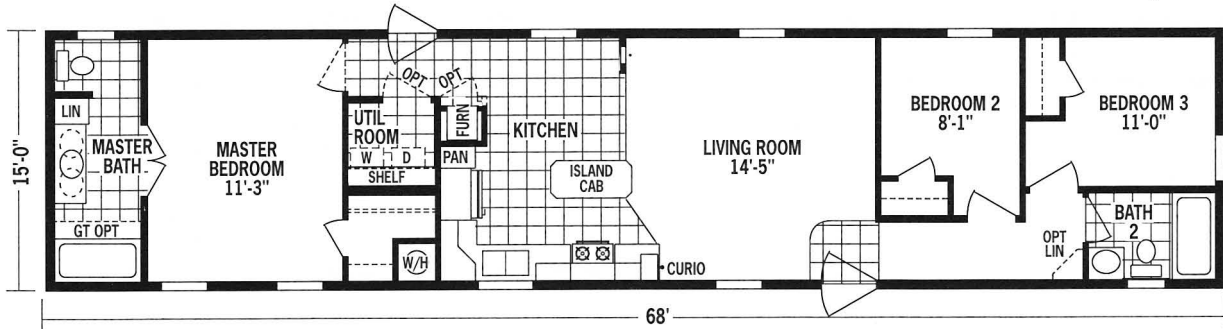

MODEL L7216-1674C

3 BDRM—F&R—2 BATH

APPROX 1020 SQ. FT.

**CORNER DECK TUB
BATH OPTION
WITH SEPARATE
36" SHOWER**