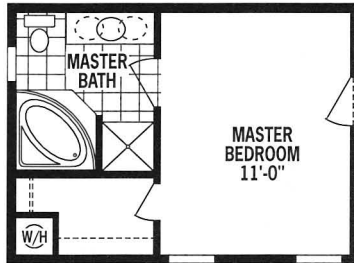

# MODEL L7616-1675A

2 BDRM—F&R—2 BATH

APPROX 1080 SQ. FT.

CORNER DECK TUB  
BATH OPTION WITH  
SEPARATE 36" SHOWER