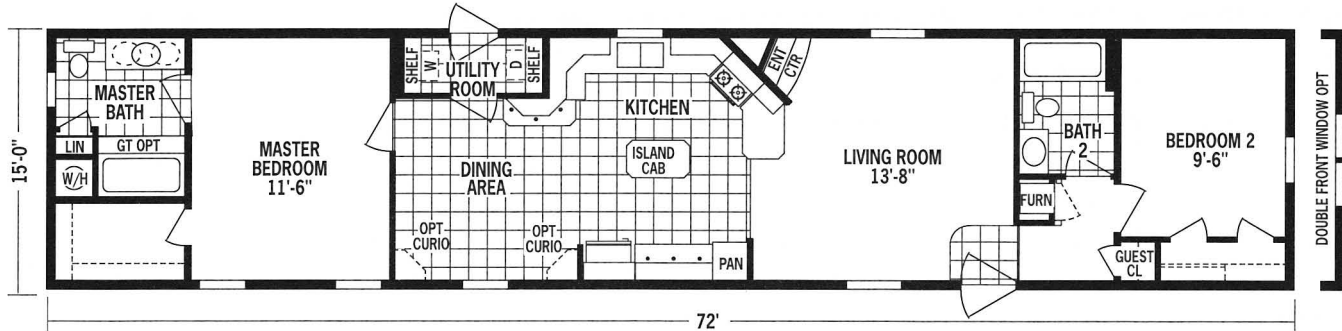

# MODEL L7616-1675A

2 BDRM—F&R—2 BATH

APPROX 1080 SQ. FT.

CORNER DECK TUB  
BATH OPTION WITH  
SEPARATE 36" SHOWER