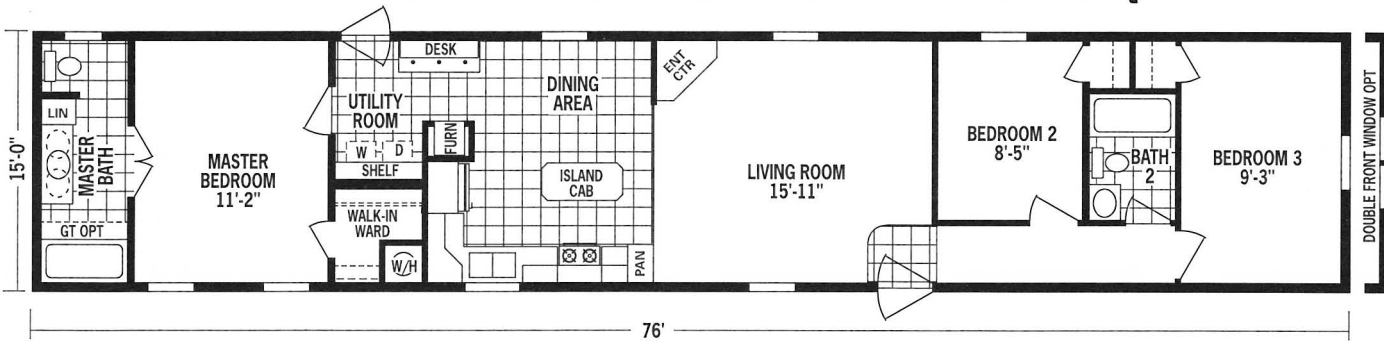

MODEL N8016-499-4

3 BDRM—F&R—2 BATH

APPROX 1140 SQ. FT.

**CORNER DECK TUB
BATH OPTION WITH
SEPARATE 36" SHOWER**