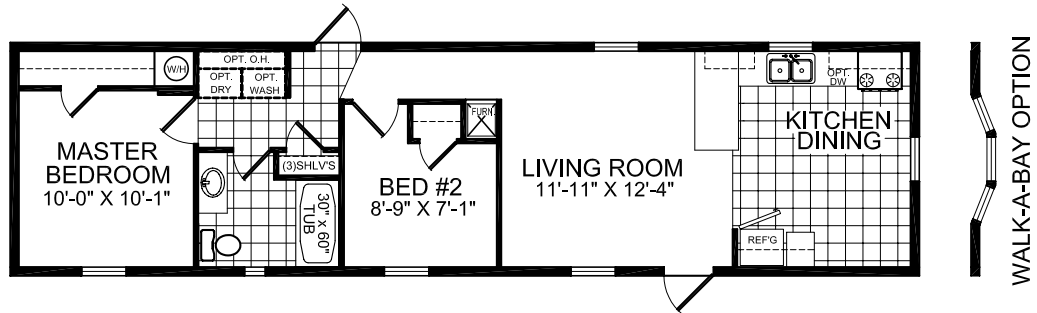

# 14' WIDE FLOOR PLANS

## MODEL 19-073

1 BEDROOM, 1 BATH  
 NOMINAL SIZE: 14' x 46'  
 ACTUAL SIZE: 13'-4" x 42'-0"  
 TOTAL AREA: 560 SQ. FT.

## MODEL 19-055

2 BEDROOM, 1 BATH  
 NOMINAL SIZE: 14' x 54'  
 ACTUAL SIZE: 13'-4" x 50'-0"  
 TOTAL AREA: 667 SQ. FT.

## MODEL 19-376

2 BEDROOM, 1 BATH  
 NOMINAL SIZE: 14' x 56'  
 ACTUAL SIZE: 13'-4" x 52'-0"  
 TOTAL AREA: 693 SQ. FT.