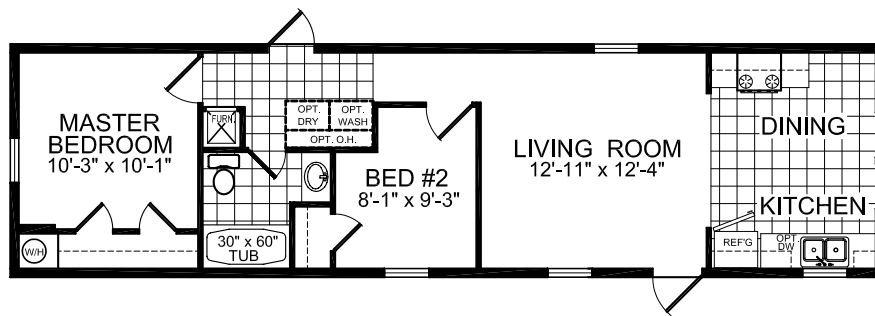

# 14' WIDE FLOOR PLANS

## MODEL 19-073

1 BEDROOM, 1 BATH  
 NOMINAL SIZE: 14' x 46'  
 ACTUAL SIZE: 13'-4" x 42'-0"  
 TOTAL AREA: 560 SQ. FT.

## MODEL 19-055

2 BEDROOM, 1 BATH  
 NOMINAL SIZE: 14' x 54'  
 ACTUAL SIZE: 13'-4" x 50'-0"  
 TOTAL AREA: 667 SQ. FT.

## MODEL 19-379

2 BEDROOM, 1 BATH  
 NOMINAL SIZE: 14' x 60'  
 ACTUAL SIZE: 13'-4" x 56'-0"  
 TOTAL AREA: 747 SQ. FT.