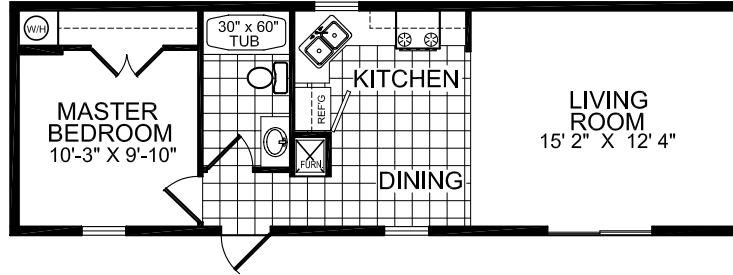

# 14' WIDE FLOOR PLANS

## MODEL 19-073

1 BEDROOM, 1 BATH  
 NOMINAL SIZE: 14' x 46'  
 ACTUAL SIZE: 13'-4" x 42'-0"  
 TOTAL AREA: 560 SQ. FT.

## MODEL 19-055

2 BEDROOM, 1 BATH  
 NOMINAL SIZE: 14' x 54'  
 ACTUAL SIZE: 13'-4" x 50'-0"  
 TOTAL AREA: 667 SQ. FT.

## MODEL 19-379

2 BEDROOM, 1 BATH  
 NOMINAL SIZE: 14' x 60'  
 ACTUAL SIZE: 13'-4" x 56'-0"  
 TOTAL AREA: 747 SQ. FT.