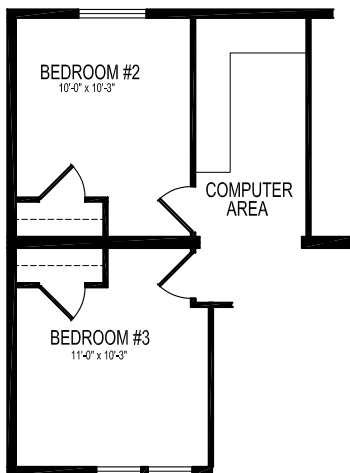

# 28' WIDE FLOOR PLANS

## MODEL 19-838

3 BEDROOM, 2 BATH

NOMINAL SIZE: 28' x 66'

ACTUAL SIZE: 26'-8" x 64'-0"

TOTAL AREA: 1720 SQ. FT.

OPTIONAL T.V. ROOM

OPTIONAL COMPUTER AREA

OPTIONAL FAMILY ROOM AND NOOK