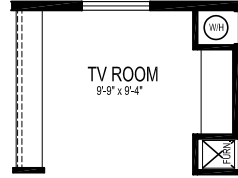

# 28' WIDE FLOOR PLANS

## MODEL 19-838

3 BEDROOM, 2 BATH

NOMINAL SIZE: 28' x 66'

ACTUAL SIZE: 26'-8" x 64'-0"

TOTAL AREA: 1720 SQ. FT.

OPTIONAL T.V. ROOM

OPTIONAL COMPUTER AREA

OPTIONAL FAMILY ROOM AND NOOK