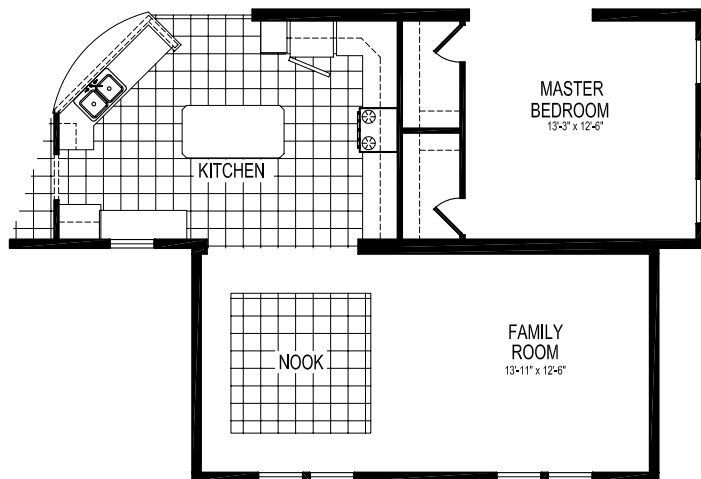

# 28' WIDE FLOOR PLANS

## MODEL 19-838

3 BEDROOM, 2 BATH

NOMINAL SIZE: 28' x 66'

ACTUAL SIZE: 26'-8" x 64'-0"

TOTAL AREA: 1720 SQ. FT.

OPTIONAL T.V. ROOM

OPTIONAL COMPUTER AREA

OPTIONAL FAMILY ROOM AND NOOK