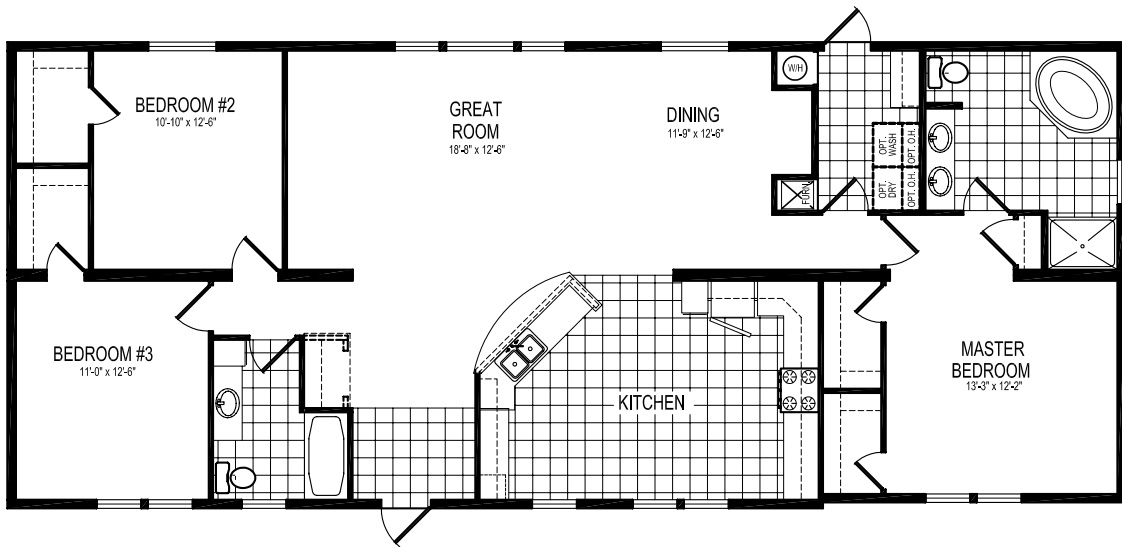

# 28' WIDE FLOOR PLANS

## MODEL 19-838

3 BEDROOM, 2 BATH

NOMINAL SIZE: 28' x 66'

ACTUAL SIZE: 26'-8" x 64'-0"

TOTAL AREA: 1720 SQ. FT.

OPTIONAL T.V. ROOM

OPTIONAL COMPUTER AREA

OPTIONAL FAMILY ROOM AND NOOK