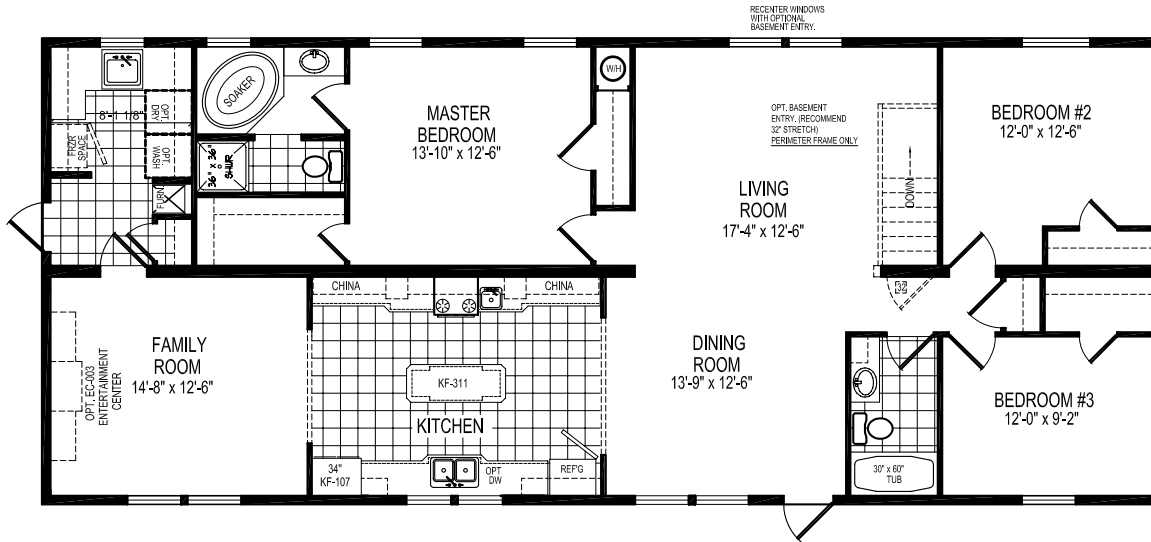

# 28' WIDE FLOOR PLANS

## MODEL 19-847

3 BEDROOM, 2 BATH  
 NOMINAL SIZE: 28' X 68'  
 ACTUAL SIZE: 26'-8" X 64'-0"  
 TOTAL AREA: 1707 SQ. FT.

## MODEL 19-770

3 BEDROOM, 2 BATH  
 NOMINAL SIZE: 28' X 70'  
 ACTUAL SIZE: 26'-8" X 66'-0"  
 TOTAL AREA: 1760 SQ. FT.