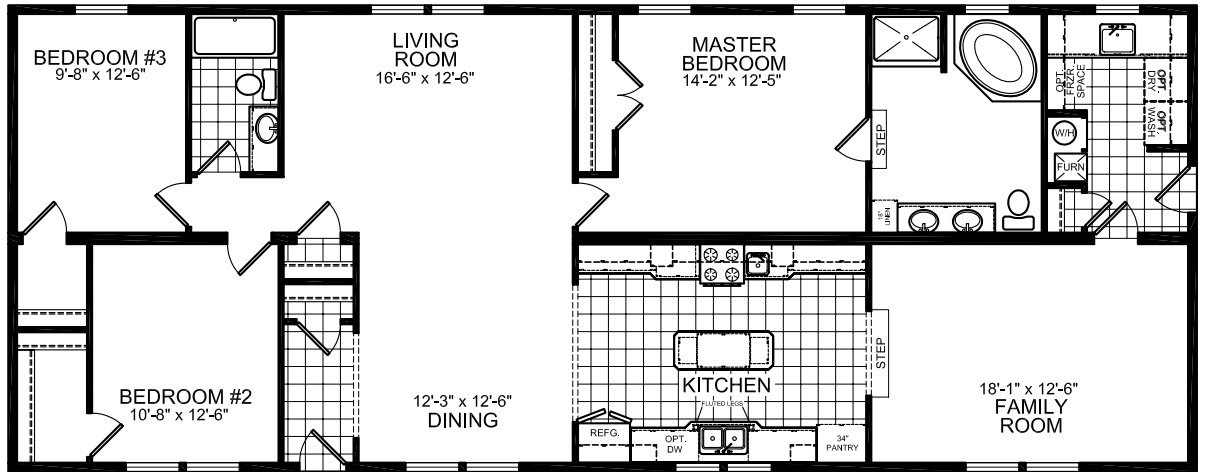

# 28' WIDE FLOOR PLANS

## MODEL 19-881

3 BEDROOM, 2 BATH, with STEP-DOWN  
 NOMINAL SIZE: 28' X 72'  
 ACTUAL SIZE: 26'-8" X 68'-0"  
 TOTAL AREA: 1814 SQ. FT.

## MODEL 19-927

3 BEDROOM, 2 BATH, with STEP-DOWN  
 NOMINAL SIZE: 28' X 76'  
 ACTUAL SIZE: 26'-8" X 72'-0"  
 TOTAL AREA: 1920 SQ. FT.