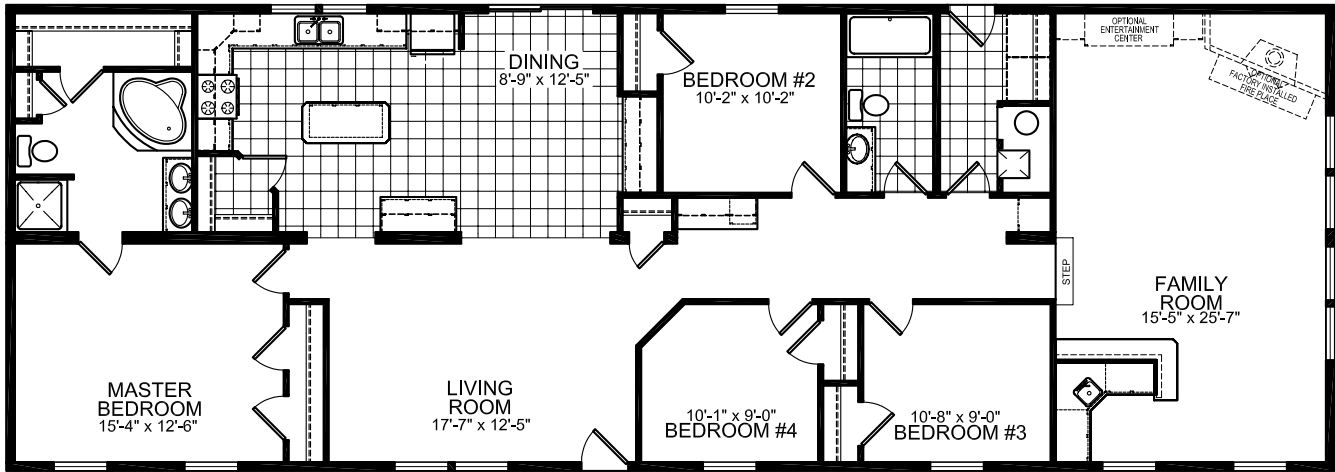

28' WIDE FLOOR PLANS

MODEL 19-987

4 BEDROOM, 2 BATH, with STEP-DOWN
 NOMINAL SIZE: 28' X 80'
 ACTUAL SIZE: 26'-8" X 76'-0"
 TOTAL AREA: 2027 SQ. FT.

MODEL 19-990

4 BEDROOM, 3 BATH
 NOMINAL SIZE: 28' X 80'
 ACTUAL SIZE: 26'-8" X 76'-0"
 TOTAL AREA: 2027 SQ. FT.