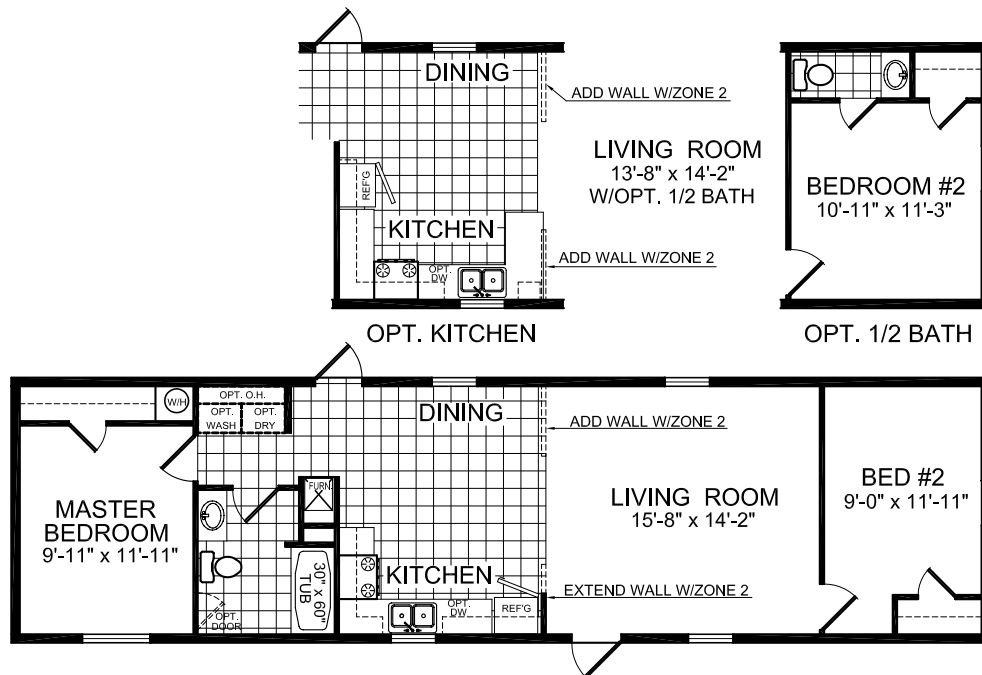

16' WIDE FLOOR PLANS

MODEL 19-176

2 BEDROOM, 1 BATH
 NOMINAL SIZE: 16' x 54'
 ACTUAL SIZE: 15'-2" x 50'-0"
 TOTAL AREA: 759 SQ. FT.

MODEL 19-935

2 BEDROOM, 1 BATH
 NOMINAL SIZE: 16' x 60'
 ACTUAL SIZE: 15'-4" x 56'-0"
 TOTAL AREA: 859 SQ. FT.

MODEL 19-915

2 BEDROOM, 2 BATH
 NOMINAL SIZE: 16' x 70'
 ACTUAL SIZE: 15'-4" x 66'-0"
 TOTAL AREA: 1012 SQ. FT.