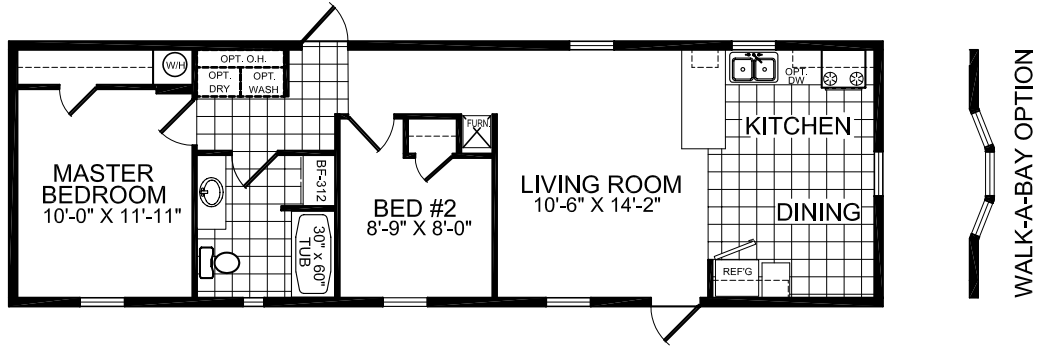

16' WIDE FLOOR PLANS

MODEL 19-176

2 BEDROOM, 1 BATH
 NOMINAL SIZE: 16' x 54'
 ACTUAL SIZE: 15'-2" x 50'-0"
 TOTAL AREA: 759 SQ. FT.

MODEL 19-935

2 BEDROOM, 1 BATH
 NOMINAL SIZE: 16' x 60'
 ACTUAL SIZE: 15'-4" x 56'-0"
 TOTAL AREA: 859 SQ. FT.

MODEL 19-915

2 BEDROOM, 2 BATH
 NOMINAL SIZE: 16' x 70'
 ACTUAL SIZE: 15'-4" x 66'-0"
 TOTAL AREA: 1012 SQ. FT.