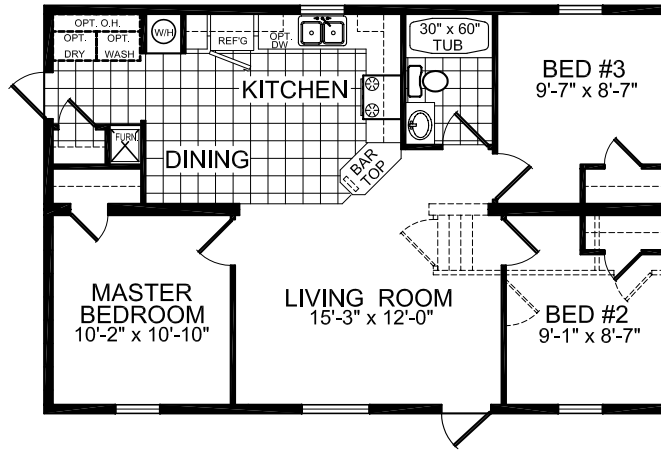

24' WIDE FLOOR PLANS

MODEL 19-947

3 BEDROOM, 1 BATH
NOMINAL SIZE: 24' X 40'
ACTUAL SIZE: 23'-4" X 36'-0"
TOTAL AREA: 840 SQ. FT.

MODEL 19-921

3 BEDROOM, 2 BATH
NOMINAL SIZE: 24' X 44'
ACTUAL SIZE: 23'-4" X 40'-0"
TOTAL AREA: 933 SQ. FT.