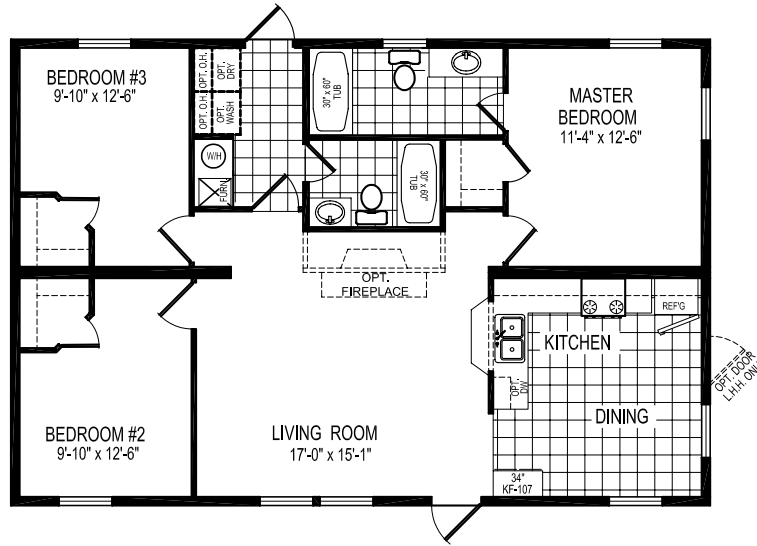

28' WIDE FLOOR PLANS

MODEL 19-065

3 BEDROOM, 2 BATH
 NOMINAL SIZE: 28' x 44'
 ACTUAL SIZE: 26-8" x 40'-0"
 TOTAL AREA: 1067 SQ. FT.

MODEL 19-603

2 BEDROOM, 2 BATH
 NOMINAL SIZE: 28' x 48'
 ACTUAL SIZE: 26'-8" x 44'-0"
 TOTAL AREA: 1173 SQ. FT.