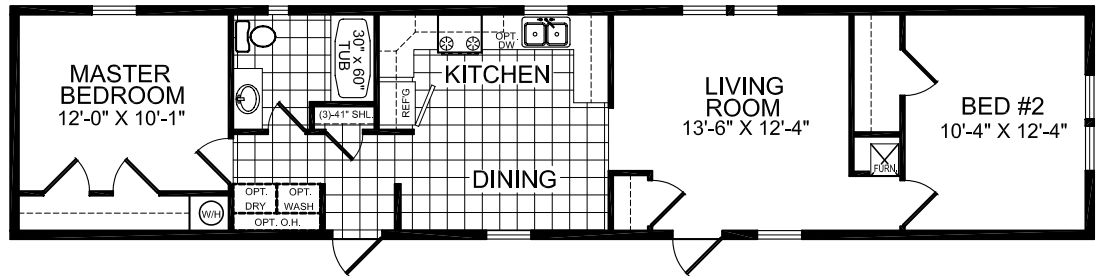

14' WIDE FLOOR PLANS

MODEL 19-384

2 BEDROOM, 1 BATH
 NOMINAL SIZE: 14' x 60'
 ACTUAL SIZE: 13'-4" x 56'-0"
 TOTAL AREA: 747 SQ. FT.

MODEL 19-310

2 BEDROOM, 1 BATH
 NOMINAL SIZE: 14' x 66'
 ACTUAL SIZE: 13'-4" x 62'-0"
 TOTAL AREA: 827 SQ. FT.

MODEL 19-369

3 BEDROOM, 1 BATH
 NOMINAL SIZE: 14' x 70'
 ACTUAL SIZE: 13'-4" x 66'-0"
 TOTAL AREA: 880 SQ. FT.

MODEL 19-724

2 BEDROOM, 1 BATH
 NOMINAL SIZE: 14' x 70'
 ACTUAL SIZE: 13'-4" x 66'-0"
 TOTAL AREA: 880 SQ. FT.