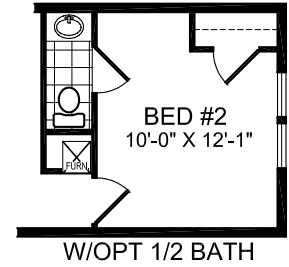

14' WIDE FLOOR PLANS

MODEL 19-384

2 BEDROOM, 1 BATH
 NOMINAL SIZE: 14' x 60'
 ACTUAL SIZE: 13'-4" x 56'-0"
 TOTAL AREA: 747 SQ. FT.

MODEL 19-310

2 BEDROOM, 1 BATH
 NOMINAL SIZE: 14' x 66'
 ACTUAL SIZE: 13'-4" x 62'-0"
 TOTAL AREA: 827 SQ. FT.

MODEL 19-369

3 BEDROOM, 1 BATH
 NOMINAL SIZE: 14' x 70'
 ACTUAL SIZE: 13'-4" x 66'-0"
 TOTAL AREA: 880 SQ. FT.

MODEL 19-724

2 BEDROOM, 1 BATH
 NOMINAL SIZE: 14' x 70'
 ACTUAL SIZE: 13'-4" x 66'-0"
 TOTAL AREA: 880 SQ. FT.