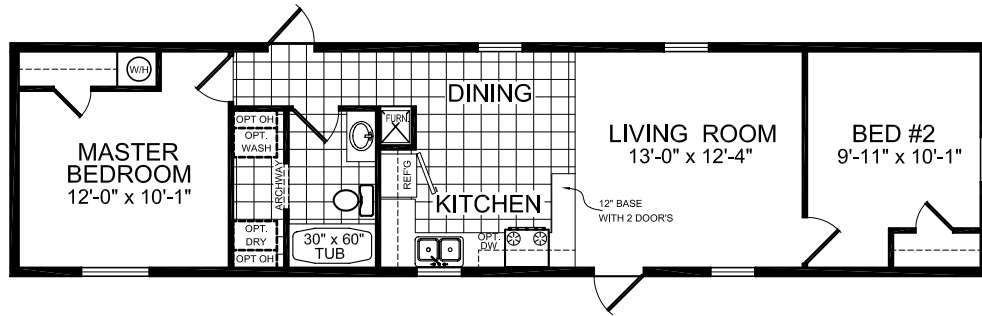

14' WIDE FLOOR PLANS

MODEL 19-384

2 BEDROOM, 1 BATH
 NOMINAL SIZE: 14' x 60'
 ACTUAL SIZE: 13'-4" x 56'-0"
 TOTAL AREA: 747 SQ. FT.

MODEL 19-310

2 BEDROOM, 1 BATH
 NOMINAL SIZE: 14' x 66'
 ACTUAL SIZE: 13'-4" x 62'-0"
 TOTAL AREA: 827 SQ. FT.

MODEL 19-369

3 BEDROOM, 1 BATH
 NOMINAL SIZE: 14' x 70'
 ACTUAL SIZE: 13'-4" x 66'-0"
 TOTAL AREA: 880 SQ. FT.

MODEL 19-724

2 BEDROOM, 1 BATH
 NOMINAL SIZE: 14' x 70'
 ACTUAL SIZE: 13'-4" x 66'-0"
 TOTAL AREA: 880 SQ. FT.