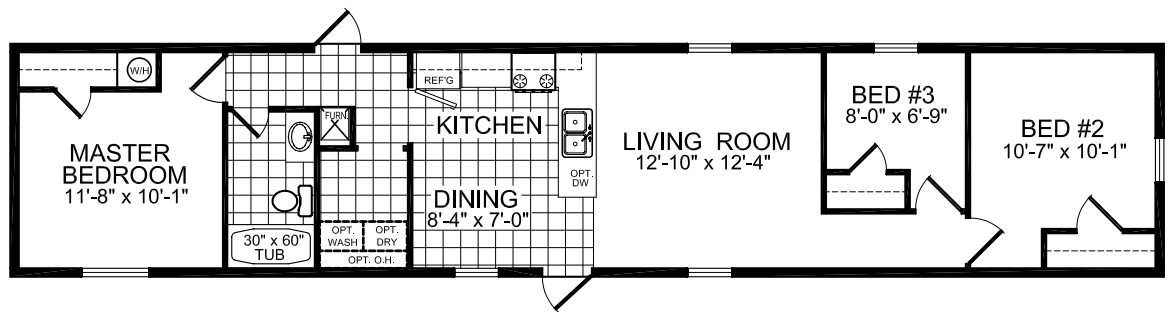

14' WIDE FLOOR PLANS

MODEL 19-384

2 BEDROOM, 1 BATH
 NOMINAL SIZE: 14' x 60'
 ACTUAL SIZE: 13'-4" x 56'-0"
 TOTAL AREA: 747 SQ. FT.

MODEL 19-310

2 BEDROOM, 1 BATH
 NOMINAL SIZE: 14' x 66'
 ACTUAL SIZE: 13'-4" x 62'-0"
 TOTAL AREA: 827 SQ. FT.

MODEL 19-369

3 BEDROOM, 1 BATH
 NOMINAL SIZE: 14' x 70'
 ACTUAL SIZE: 13'-4" x 66'-0"
 TOTAL AREA: 880 SQ. FT.

MODEL 19-724

2 BEDROOM, 1 BATH
 NOMINAL SIZE: 14' x 70'
 ACTUAL SIZE: 13'-4" x 66'-0"
 TOTAL AREA: 880 SQ. FT.