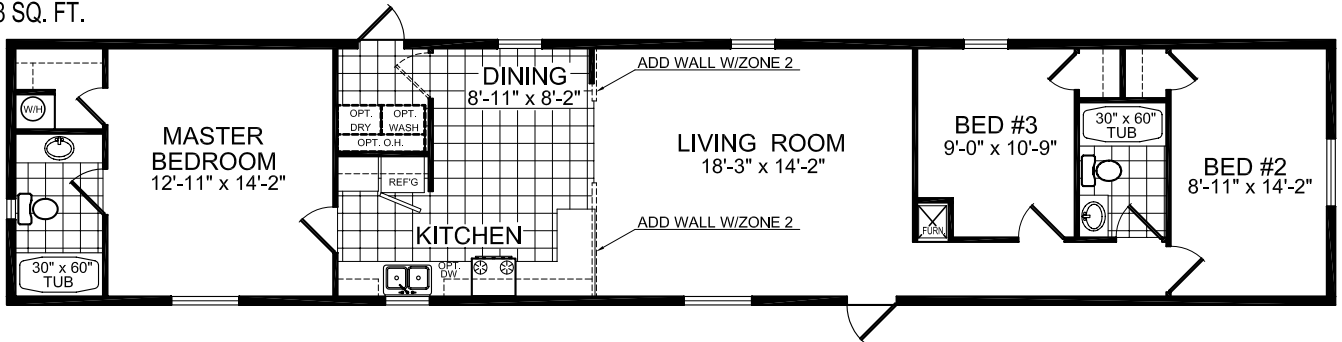

16' WIDE FLOOR PLANS

MODEL 19-735

2 BEDROOM, 2 BATH
 NOMINAL SIZE: 16' X 76'
 ACTUAL SIZE: 15'-2" X 72'-0"
 TOTAL AREA: 1092 SQ. FT.

(OPT.) MASTER BATH

MODEL 19-028

3 BEDROOM, 2 BATH
 NOMINAL SIZE: 16' X 80'
 ACTUAL SIZE: 15'-2" X 76'-0"
 TOTAL AREA: 1153 SQ. FT.

WIND ZONE ONE ONLY

MODEL 19-390

2 BEDROOM, 2 BATH
 NOMINAL SIZE: 16' X 80'
 ACTUAL SIZE: 15'-2" X 76'-0"
 TOTAL AREA: 1153 SQ. FT.