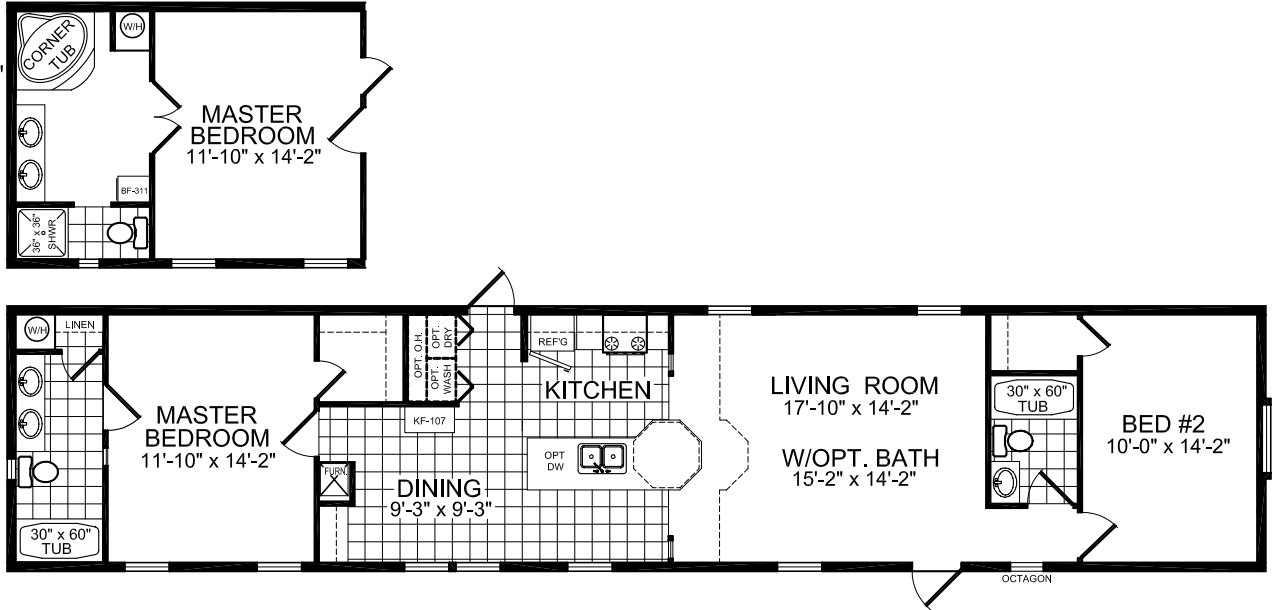

16' WIDE FLOOR PLANS

MODEL 19-735

2 BEDROOM, 2 BATH
 NOMINAL SIZE: 16' X 76'
 ACTUAL SIZE: 15'-2" X 72'-0"
 TOTAL AREA: 1092 SQ. FT.

(OPT.) MASTER BATH

MODEL 19-028

3 BEDROOM, 2 BATH
 NOMINAL SIZE: 16' X 80'
 ACTUAL SIZE: 15'-2" X 76'-0"
 TOTAL AREA: 1153 SQ. FT.

WIND ZONE ONE ONLY

MODEL 19-390

2 BEDROOM, 2 BATH
 NOMINAL SIZE: 16' X 80'
 ACTUAL SIZE: 15'-2" X 76'-0"
 TOTAL AREA: 1153 SQ. FT.