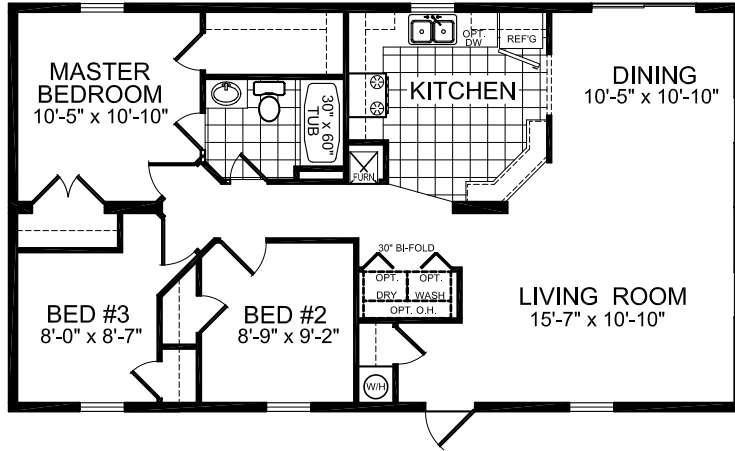

24' WIDE FLOOR PLANS

MODEL 19-573

3 BEDROOM, 1 BATH
 NOMINAL SIZE: 24' X 46'
 ACTUAL SIZE: 23'-4" X 42'-0"
 TOTAL AREA: 980 SQ. FT.

OPTIONAL 1 3/4 BATH

OPTIONAL 3/4 BATH

MODEL 19-691

2 BEDROOM, 2 BATH
 NOMINAL SIZE: 24' X 50'
 ACTUAL SIZE: 23'-4" X 46'-0"
 TOTAL AREA: 1073 SQ. FT.