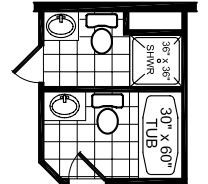

24' WIDE FLOOR PLANS

MODEL 19-573

3 BEDROOM, 1 BATH
 NOMINAL SIZE: 24' X 46'
 ACTUAL SIZE: 23'-4" X 42'-0"
 TOTAL AREA: 980 SQ. FT.

OPTIONAL 1 3/4 BATH

OPTIONAL 3/4 BATH

MODEL 19-691

2 BEDROOM, 2 BATH
 NOMINAL SIZE: 24' X 50'
 ACTUAL SIZE: 23'-4" X 46'-0"
 TOTAL AREA: 1073 SQ. FT.