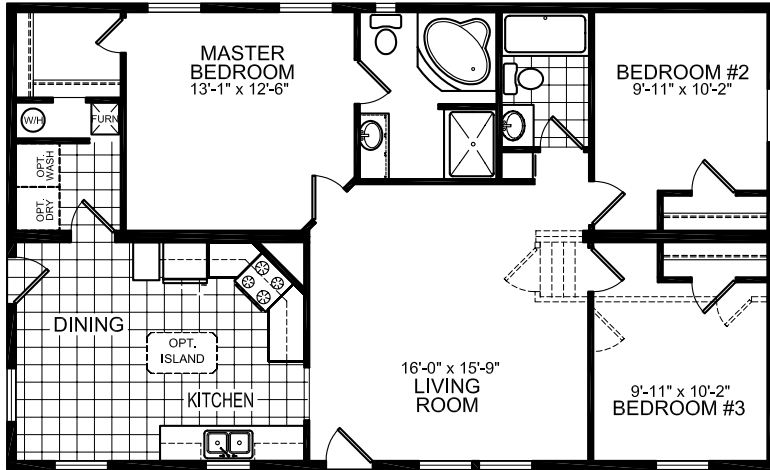

# 28' WIDE FLOOR PLANS

## MODEL 19-619

3 BEDROOM, 2 BATH  
 NOMINAL SIZE: 28' X 48'  
 ACTUAL SIZE: 26'-8" X 44'-0"  
 TOTAL AREA: 1173 SQ. FT.

## MODEL 19-650

3 BEDROOM, 2 BATH  
 NOMINAL SIZE: 28' X 52'  
 ACTUAL SIZE: 26'-8" X 48'-0"  
 TOTAL AREA: 1280 SQ. FT.