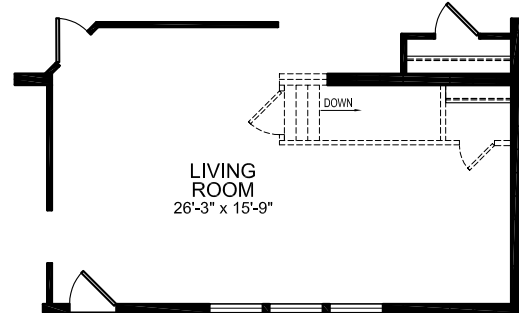

# 28' WIDE FLOOR PLANS

## MODEL 19-619

3 BEDROOM, 2 BATH  
 NOMINAL SIZE: 28' X 48'  
 ACTUAL SIZE: 26'-8" X 44'-0"  
 TOTAL AREA: 1173 SQ. FT.

## MODEL 19-650

3 BEDROOM, 2 BATH  
 NOMINAL SIZE: 28' X 52'  
 ACTUAL SIZE: 26'-8" X 48'-0"  
 TOTAL AREA: 1280 SQ. FT.