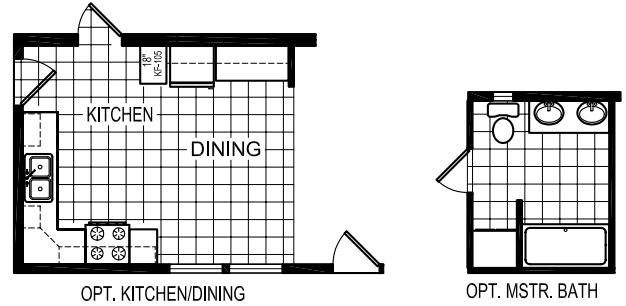

# 28' WIDE FLOOR PLANS

## MODEL 19-619

3 BEDROOM, 2 BATH  
 NOMINAL SIZE: 28' X 48'  
 ACTUAL SIZE: 26'-8" X 44'-0"  
 TOTAL AREA: 1173 SQ. FT.

## MODEL 19-650

3 BEDROOM, 2 BATH  
 NOMINAL SIZE: 28' X 52'  
 ACTUAL SIZE: 26'-8" X 48'-0"  
 TOTAL AREA: 1280 SQ. FT.