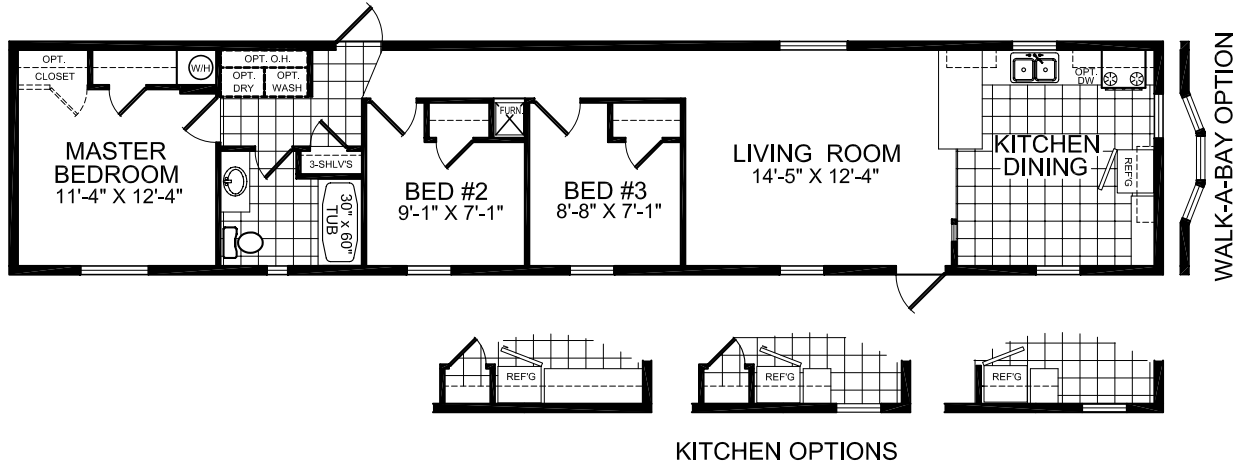

# 14' WIDE FLOOR PLANS

## MODEL 19-808

3 BEDROOM, 1 BATH  
 NOMINAL SIZE: 14' X 70'  
 ACTUAL SIZE: 13'-4" X 66'-0"  
 TOTAL AREA: 880 SQ. FT.

## MODEL 19-829

2 BEDROOM, 1 BATH  
 NOMINAL SIZE: 14' X 70'  
 ACTUAL SIZE: 13'-4" X 66'-0"  
 TOTAL AREA: 880 SQ. FT.

## MODEL 19-859

2 BEDROOM, 2 BATH  
 NOMINAL SIZE: 14' X 70'  
 ACTUAL SIZE: 13'-4" X 66'-0"  
 TOTAL AREA: 880 SQ. FT.

WIND ZONE ONE ONLY