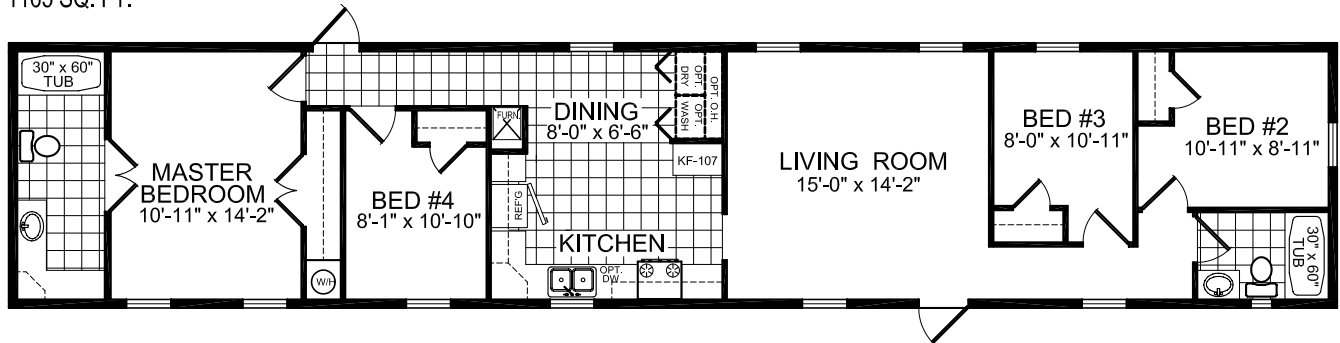

# 16' WIDE FLOOR PLANS

WIND ZONE ONE ONLY

## MODEL 19-472

3 BEDROOM, 2 BATH

NOMINAL SIZE: 16' x 80'

ACTUAL SIZE: 15'-2" x 76'-0"

TOTAL AREA: 1153 SQ. FT.

## MODEL 19-493

4 BEDROOM, 2 BATH

NOMINAL SIZE: 16' X 80'

ACTUAL SIZE: 15'-4" X 76'-0"

TOTAL AREA: 1165 SQ. FT.

## MODEL 19-499

2 BEDROOM, 2 BATH

NOMINAL SIZE: 16' x 80'

ACTUAL SIZE: 15'-2" x 76'-0"

TOTAL AREA: 1153 SQ. FT.