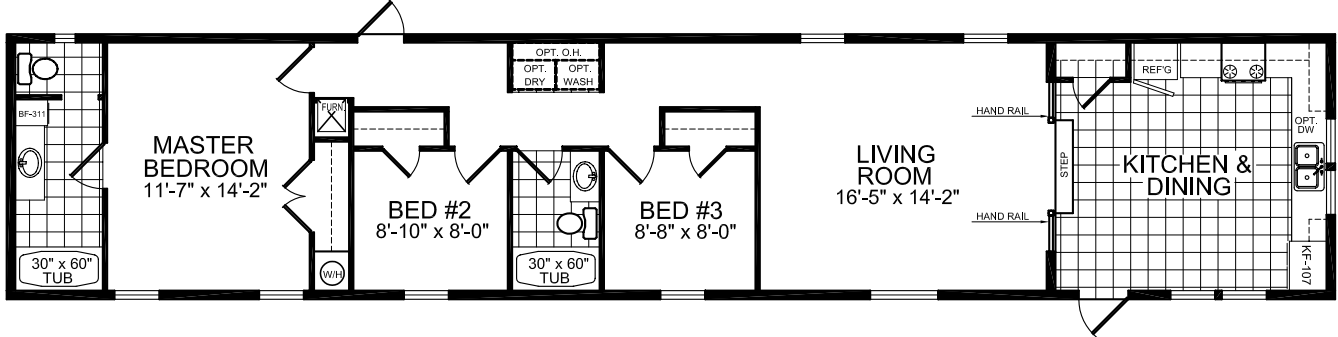

# 16' WIDE FLOOR PLANS

WIND ZONE ONE ONLY

## MODEL 19-472

3 BEDROOM, 2 BATH

NOMINAL SIZE: 16' x 80'

ACTUAL SIZE: 15'-2" x 76'-0"

TOTAL AREA: 1153 SQ. FT.

## MODEL 19-493

4 BEDROOM, 2 BATH

NOMINAL SIZE: 16' X 80'

ACTUAL SIZE: 15'-4" X 76'-0"

TOTAL AREA: 1165 SQ. FT.

## MODEL 19-499

2 BEDROOM, 2 BATH

NOMINAL SIZE: 16' x 80'

ACTUAL SIZE: 15'-2" x 76'-0"

TOTAL AREA: 1153 SQ. FT.