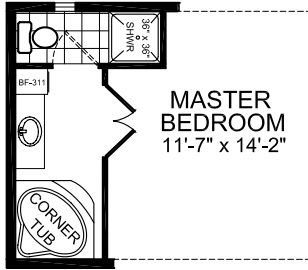

# 16' WIDE FLOOR PLANS

WIND ZONE ONE ONLY

## MODEL 19-472

3 BEDROOM, 2 BATH

NOMINAL SIZE: 16' x 80'

ACTUAL SIZE: 15'-2" x 76'-0"

TOTAL AREA: 1153 SQ. FT.

## MODEL 19-493

4 BEDROOM, 2 BATH

NOMINAL SIZE: 16' X 80'

ACTUAL SIZE: 15'-4" X 76'-0"

TOTAL AREA: 1165 SQ. FT.

## MODEL 19-499

2 BEDROOM, 2 BATH

NOMINAL SIZE: 16' x 80'

ACTUAL SIZE: 15'-2" x 76'-0"

TOTAL AREA: 1153 SQ. FT.