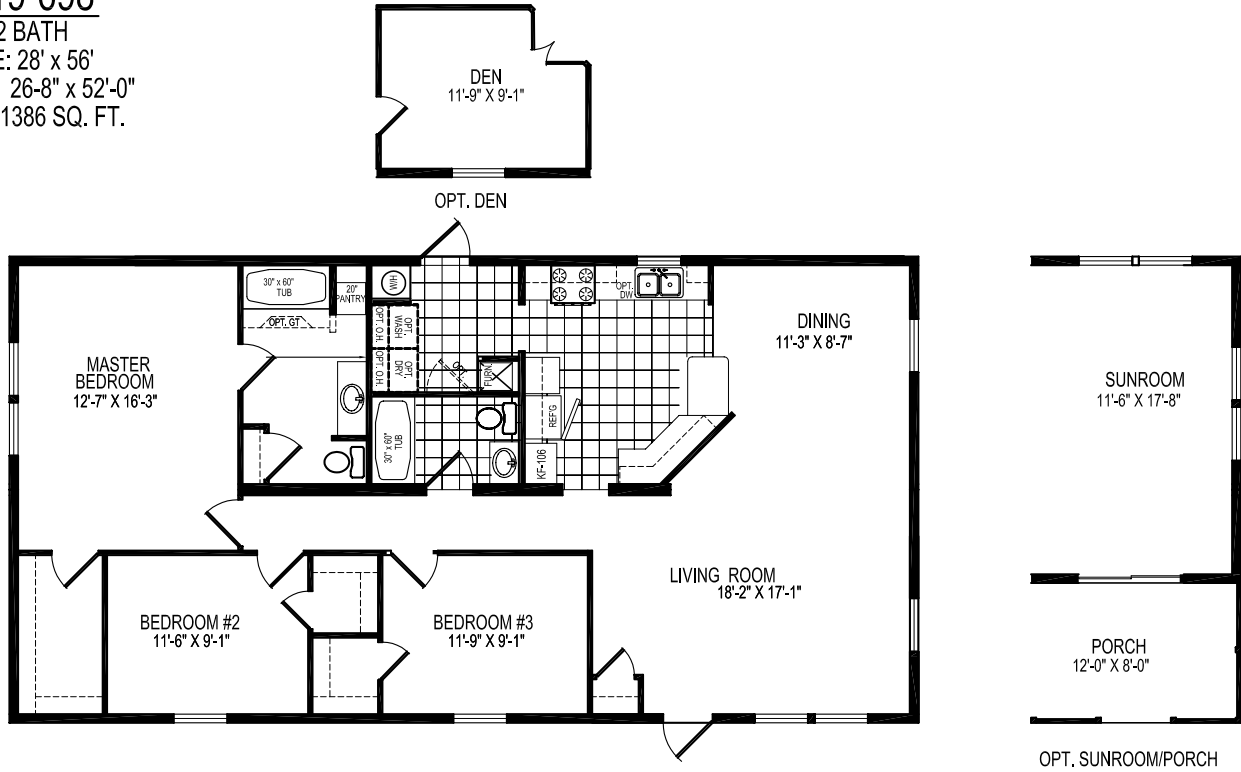

28' WIDE FLOOR PLANS

MODEL 19-698

3 BEDROOM, 2 BATH
 NOMINAL SIZE: 28' x 56'
 ACTUAL SIZE: 26'-8" x 52'-0"
 TOTAL AREA: 1386 SQ. FT.

MODEL 19-710

3 BEDROOM, 2 BATH
 NOMINAL SIZE: 28' x 56'
 ACTUAL SIZE: 26'-8" x 52'-0"
 TOTAL AREA: 1387 SQ. FT.