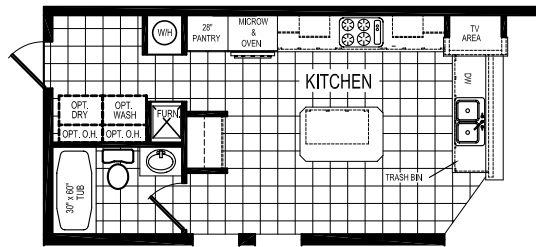

28' WIDE FLOOR PLANS

MODEL 19-723

3 BEDROOM, 2 BATH
 NOMINAL SIZE: 28' x 56'
 ACTUAL SIZE: 26-8" x 52'-0"
 TOTAL AREA: 1386 SQ. FT.

OPTIONAL MSTR. BATH #1

MODEL 19-951

3 BEDROOM, 2 BATH
 NOMINAL SIZE: 28' x 56'
 ACTUAL SIZE: 26-8" x 52'-0"
 TOTAL AREA: 1386 SQ. FT.

OPTIONAL ULTIMATE KITCHEN

OPTIONAL MSTR. BATH