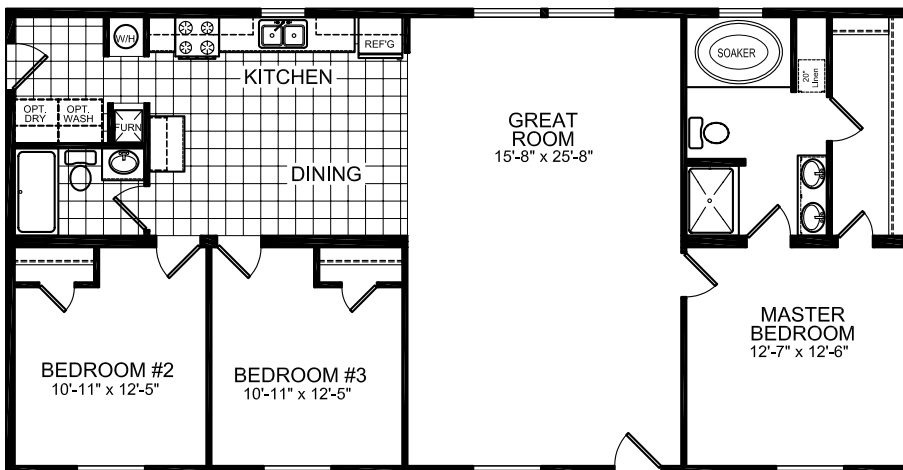

28' WIDE FLOOR PLANS

MODEL 19-723

3 BEDROOM, 2 BATH
 NOMINAL SIZE: 28' x 56'
 ACTUAL SIZE: 26-8" x 52'-0"
 TOTAL AREA: 1386 SQ. FT.

OPTIONAL MSTR. BATH #1

MODEL 19-951

3 BEDROOM, 2 BATH
 NOMINAL SIZE: 28' x 56'
 ACTUAL SIZE: 26-8" x 52'-0"
 TOTAL AREA: 1386 SQ. FT.

OPTIONAL ULTIMATE KITCHEN

OPTIONAL MSTR. BATH