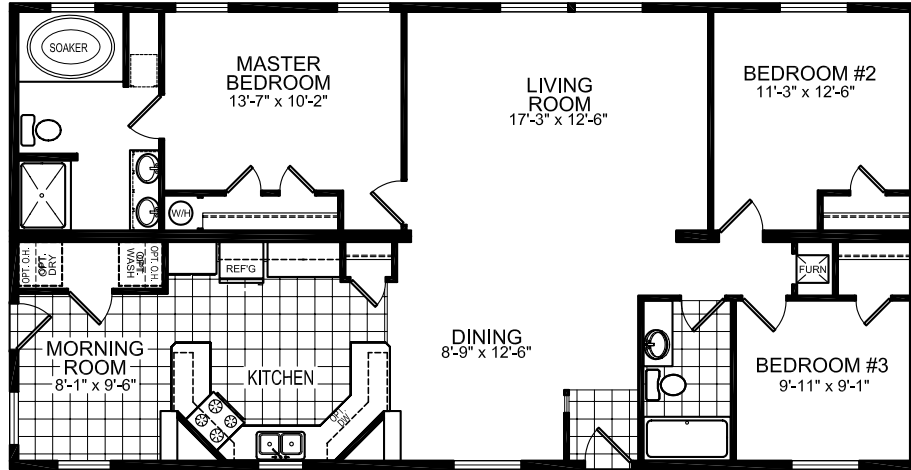

28' WIDE FLOOR PLANS

MODEL 19-723

3 BEDROOM, 2 BATH
 NOMINAL SIZE: 28' x 56'
 ACTUAL SIZE: 26-8" x 52'-0"
 TOTAL AREA: 1386 SQ. FT.

OPTIONAL MSTR. BATH #1

MODEL 19-951

3 BEDROOM, 2 BATH
 NOMINAL SIZE: 28' x 56'
 ACTUAL SIZE: 26-8" x 52'-0"
 TOTAL AREA: 1386 SQ. FT.

OPTIONAL ULTIMATE KITCHEN

OPTIONAL MSTR. BATH