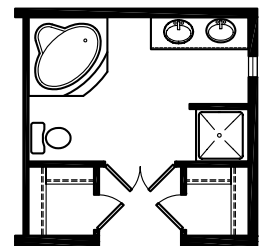

28' WIDE FLOOR PLANS

MODEL 19-723

3 BEDROOM, 2 BATH
 NOMINAL SIZE: 28' x 56'
 ACTUAL SIZE: 26-8" x 52'-0"
 TOTAL AREA: 1386 SQ. FT.

OPTIONAL MSTR. BATH #1

MODEL 19-951

3 BEDROOM, 2 BATH
 NOMINAL SIZE: 28' x 56'
 ACTUAL SIZE: 26-8" x 52'-0"
 TOTAL AREA: 1386 SQ. FT.

OPTIONAL ULTIMATE KITCHEN

OPTIONAL MSTR. BATH