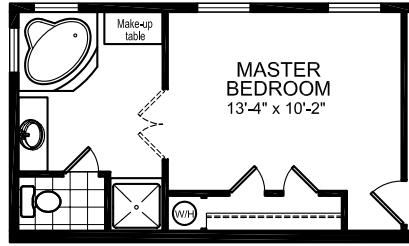

28' WIDE FLOOR PLANS

MODEL 19-723

3 BEDROOM, 2 BATH
 NOMINAL SIZE: 28' x 56'
 ACTUAL SIZE: 26-8" x 52'-0"
 TOTAL AREA: 1386 SQ. FT.

OPTIONAL MSTR. BATH #1

MODEL 19-951

3 BEDROOM, 2 BATH
 NOMINAL SIZE: 28' x 56'
 ACTUAL SIZE: 26-8" x 52'-0"
 TOTAL AREA: 1386 SQ. FT.

OPTIONAL ULTIMATE KITCHEN

OPTIONAL MSTR. BATH