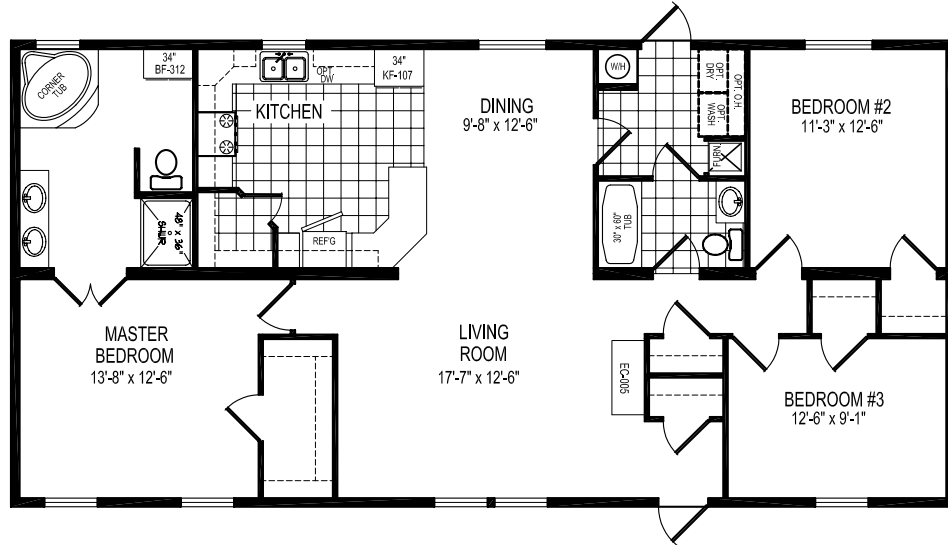

# 28' WIDE FLOOR PLANS

## MODEL 19-730

3 BEDROOM, 2 BATH

NOMINAL SIZE: 28' X 58'

ACTUAL SIZE: 26'-8" X 54'-0"

TOTAL AREA: 1440 SQ. FT.

## MODEL 19-743

3 BEDROOM, 2 BATH

NOMINAL SIZE: 28' X 60'

ACTUAL SIZE: 26'-8" X 56'-0"

TOTAL AREA: 1494 SQ. FT.

W/OPTION BASEMENT ENTRY

OPTIONAL MASTER BATH