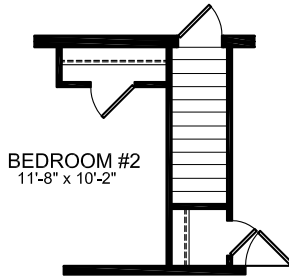

# 28' WIDE FLOOR PLANS

## MODEL 19-730

3 BEDROOM, 2 BATH

NOMINAL SIZE: 28' X 58'

ACTUAL SIZE: 26'-8" X 54'-0"

TOTAL AREA: 1440 SQ. FT.

## MODEL 19-743

3 BEDROOM, 2 BATH

NOMINAL SIZE: 28' X 60'

ACTUAL SIZE: 26'-8" X 56'-0"

TOTAL AREA: 1494 SQ. FT.

W/OPTION BASEMENT ENTRY

OPTIONAL MASTER BATH