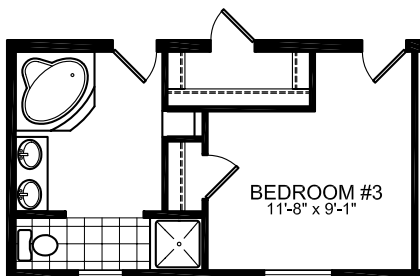

# 28' WIDE FLOOR PLANS

## MODEL 19-730

3 BEDROOM, 2 BATH

NOMINAL SIZE: 28' X 58'

ACTUAL SIZE: 26'-8" X 54'-0"

TOTAL AREA: 1440 SQ. FT.

## MODEL 19-743

3 BEDROOM, 2 BATH

NOMINAL SIZE: 28' X 60'

ACTUAL SIZE: 26'-8" X 56'-0"

TOTAL AREA: 1494 SQ. FT.

W/OPTION BASEMENT ENTRY

OPTIONAL MASTER BATH