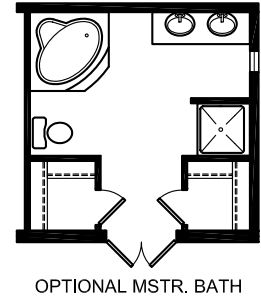

# 28' WIDE FLOOR PLANS

## MODEL 19-952

3 BEDROOM, 2BATH

NOMINAL SIZE: 28' X 60'

ACTUAL SIZE: 26'-8" X 56'-0"

TOTAL AREA: 1493 SQ. FT.

## MODEL 19-437

3 BEDROOM, 2BATH

NOMINAL SIZE: 28' X 64'

ACTUAL SIZE: 26'-8" X 60'-0"

TOTAL AREA: 1600 SQ. FT.