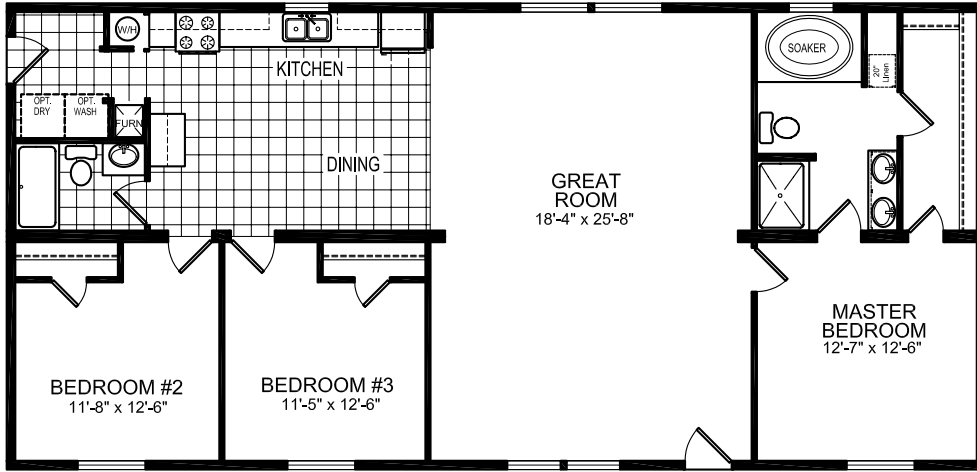

# 28' WIDE FLOOR PLANS

## MODEL 19-952

3 BEDROOM, 2BATH

NOMINAL SIZE: 28' X 60'

ACTUAL SIZE: 26'-8" X 56'-0"

TOTAL AREA: 1493 SQ. FT.

## MODEL 19-437

3 BEDROOM, 2BATH

NOMINAL SIZE: 28' X 64'

ACTUAL SIZE: 26'-8" X 60'-0"

TOTAL AREA: 1600 SQ. FT.