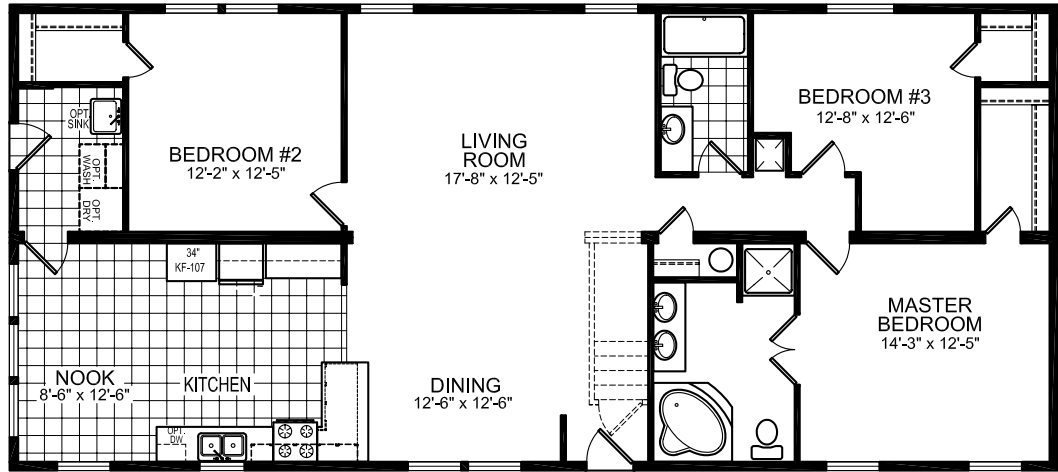

28' WIDE FLOOR PLANS

MODEL 19-617

3 BEDROOM, 2 BATH
 NOMINAL SIZE: 28' X 64'
 ACTUAL SIZE: 26'-8" X 60'-0"
 TOTAL AREA: 1600 SQ. FT.

OPT. MSTR. BATH

MODEL 19-784

3 BEDROOM, 2 BATH, with STEP-DOWN
 NOMINAL SIZE: 28' X 64'
 ACTUAL SIZE: 26'-8" X 60'-0"
 TOTAL AREA: 1600 SQ. FT.