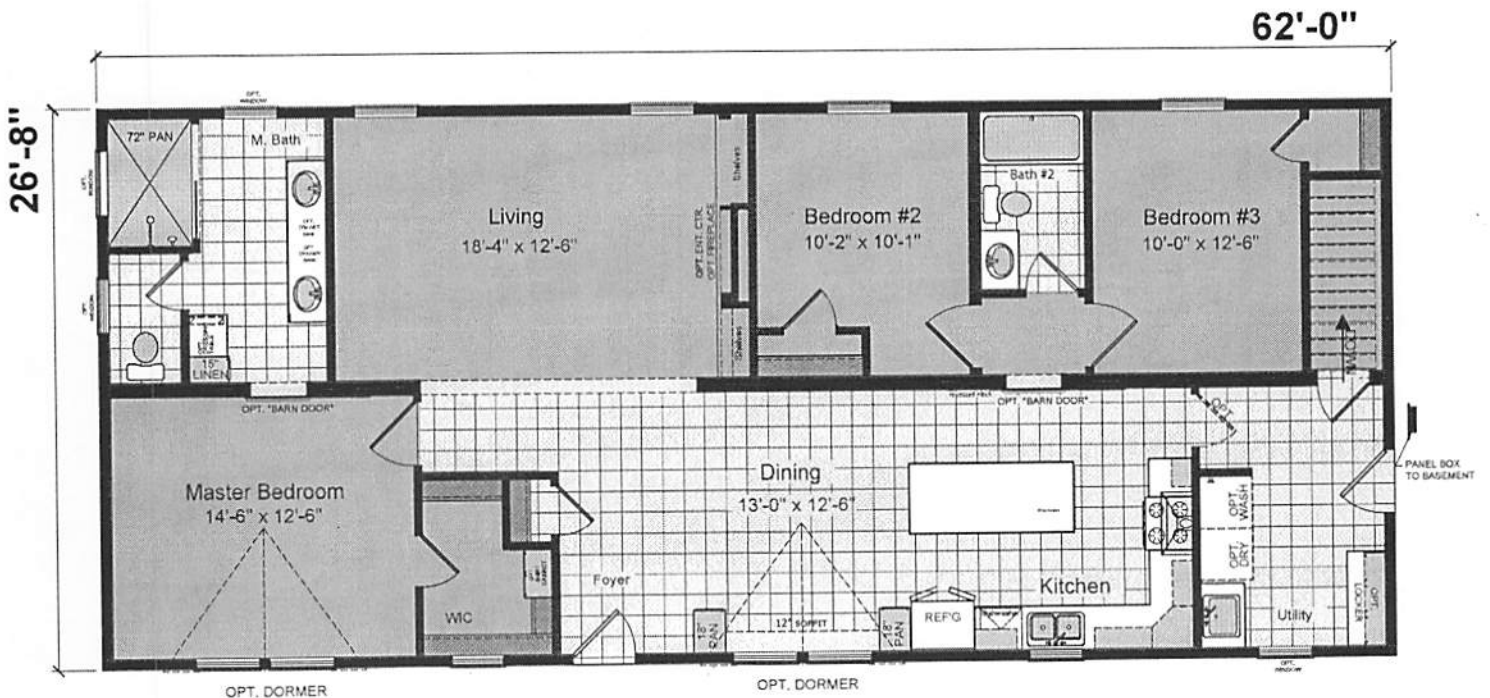

MOOSEHEAD

MODEL A-96202
28' x 62' | 3 bed-2 bath | 1643 sq. ft.

Shown with optional porch and garage, added on site by others

Shown with optional exterior

804 MAIN STREET | OXFORD | ME 04270 | 207-539-8881 | WWW.TWINTOWNHOMES.COM

Due to continuous product development and improvement, prices, specifications, and materials are subject to change without notice or obligation. Square footage and other dimensions are approximate. Included images are artist renderings and are not intended to be an accurate representation of the home. Renderings and floorplans may be shown with optional features or third-party additions.