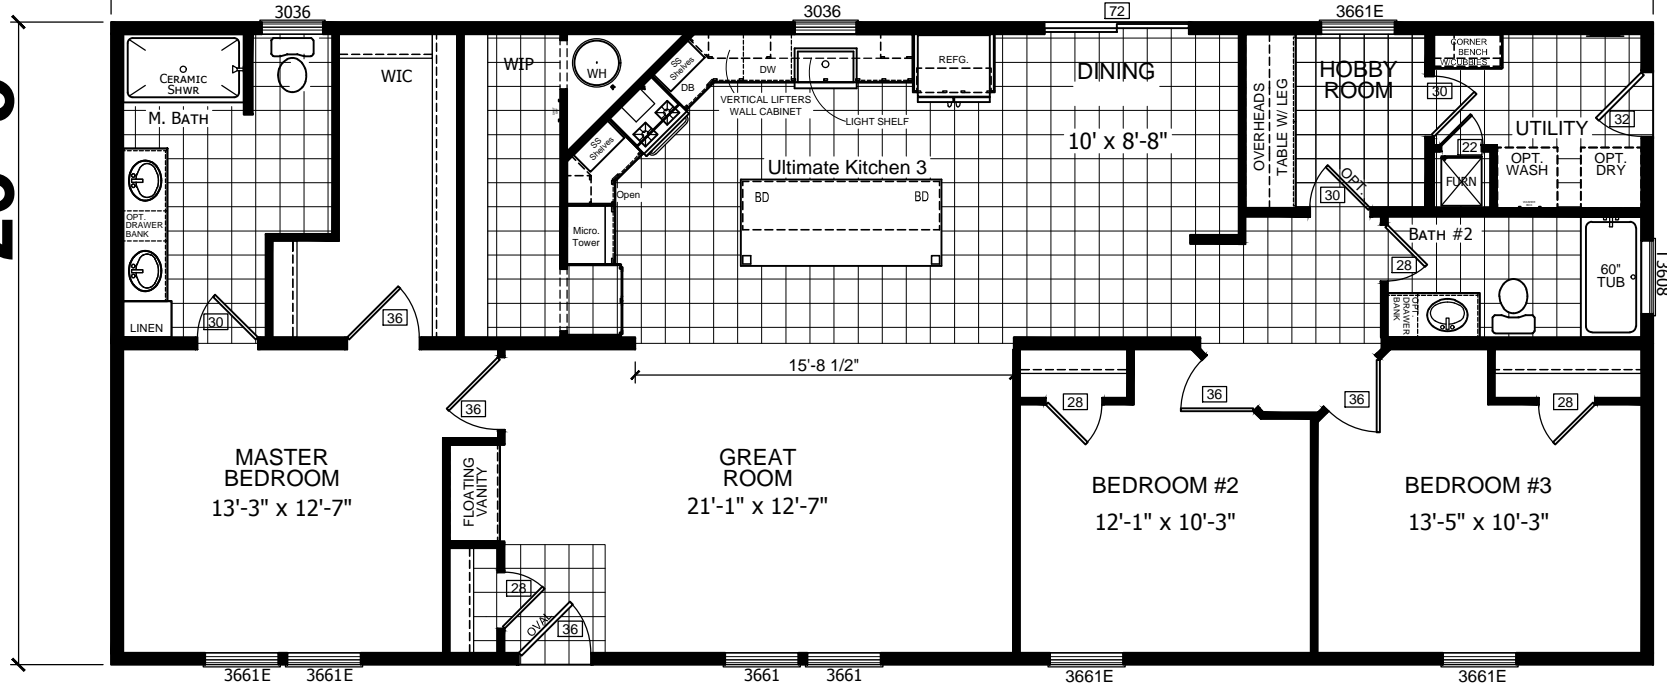

SHELLY 10-25-18
TWIN TOWN - AUGUSTA

64'-0"

26'-8"

MODEL 007-A-26402

3 BEDROOM, 2 BATH
NOMINAL SIZE: 28' X 68'
ACTUAL SIZE: 26'-8" X 64'-0"
TOTAL AREA: 1707 SQ. FT.

**CATHEDRAL - 40# LOAD
FOR REVIEW ONLY**

REV. 12-12-18

CHAMPION
MANUFACTURED BEAUTIFULLY™

MODIFICATIONS

PROJECT: 007-A-26402

TITLE: LITERATURE PLAN

SHEET: L-101
A003803

DRAWN BY: STAFF
DATE: 01-09-19
SCALE: 1/8" = 1'