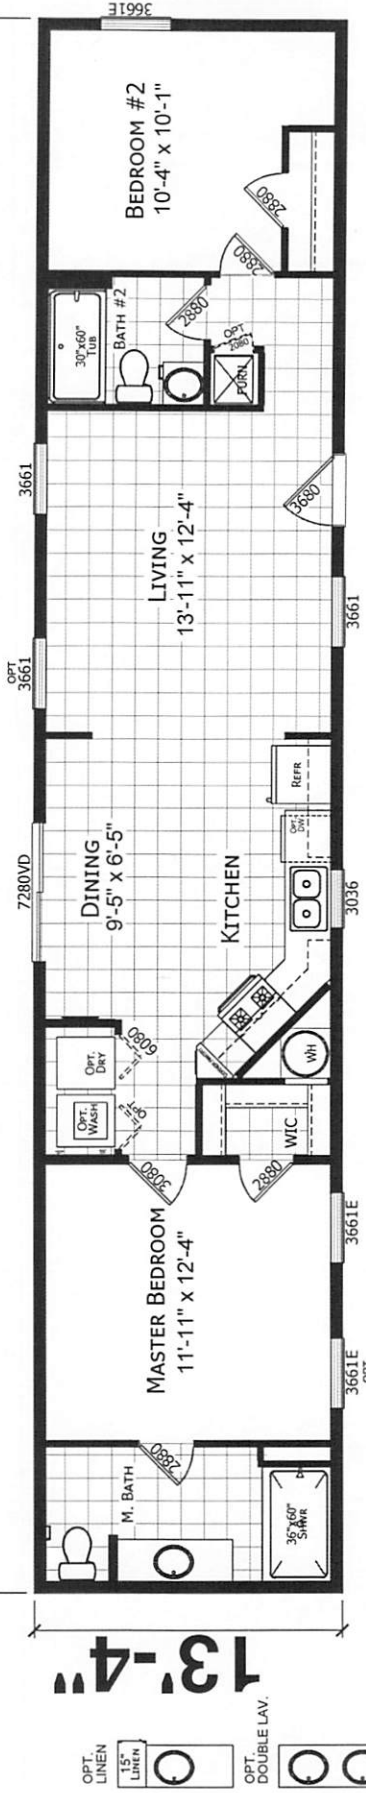

TWIN TOWN - STOCK

68'-0"

13'-4"

MODEL 122-F-26803

2 BEDROOM, 2 BATH
NOMINAL SIZE: 14' X 72'
ACTUAL SIZE: 13'-4" X 68'-0"
TOTAL AREA: 907 SQ. FT.

FOR REVIEW ONLY

REV. 10-23-19

CHAMPION
MANUFACTURED BEAUTIFULLY™

MODIFICATIONS

PROJECT: 122-F-26803
13'-4" x 68' 2 BD 2 BTH

DRAWN BY: STAFF
DATE: 08-06-19 SCALE: 1/8" = 1'-0"

TITLE: LITERATURE PLAN

SHEET: L-101