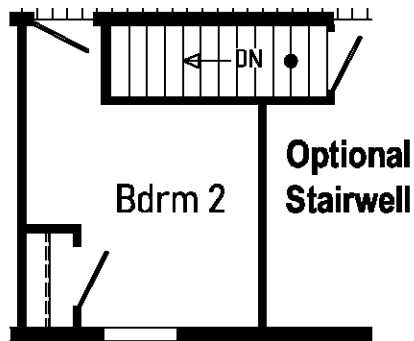

3A2087-P 28x56 Approx. 1493 Sq. Ft.

● = Std. can light
 S = Std. 4" staggered overhead cabinets

**Optional
 4'x6' Walk-In
 Tile Shower**
 (omits g.c.)

Builder: Commodore Homes of Pennsylvania	Callout: 28x56	Revisions:	Scale: 1/8" = 1'-0"	Date: 6/29/23	Cust: -	Model/Eng. No.: 3A2087-P LIT
Title: Literature	Drawn By: OY	Reference: 2024-38	Dlr: -	S/N: .	Pg: .	