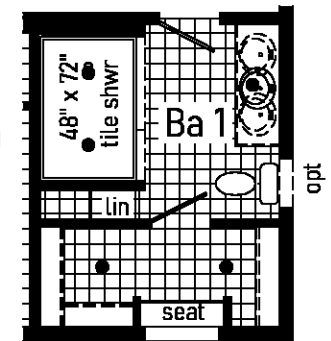

3A2087-P 28x56 Approx. 1493 Sq. Ft.

● = Std. can light
 S = Std. 4" staggered overhead cabinets

**Optional
 4'x6' Walk-In
 Tile Shower**
 (omits g.c.)

Builder: Commodore Homes of Pennsylvania	Callout: 28x56	Revisions:	Scale: 1/8" = 1'-0"	Date: 6/29/23	Cust: -	Model/Eng. No.: 3A2087-P LIT
Title: Literature	Drawn By: OY	Reference: 2024-38	Dlr: -	S/N: .	Pg: .	